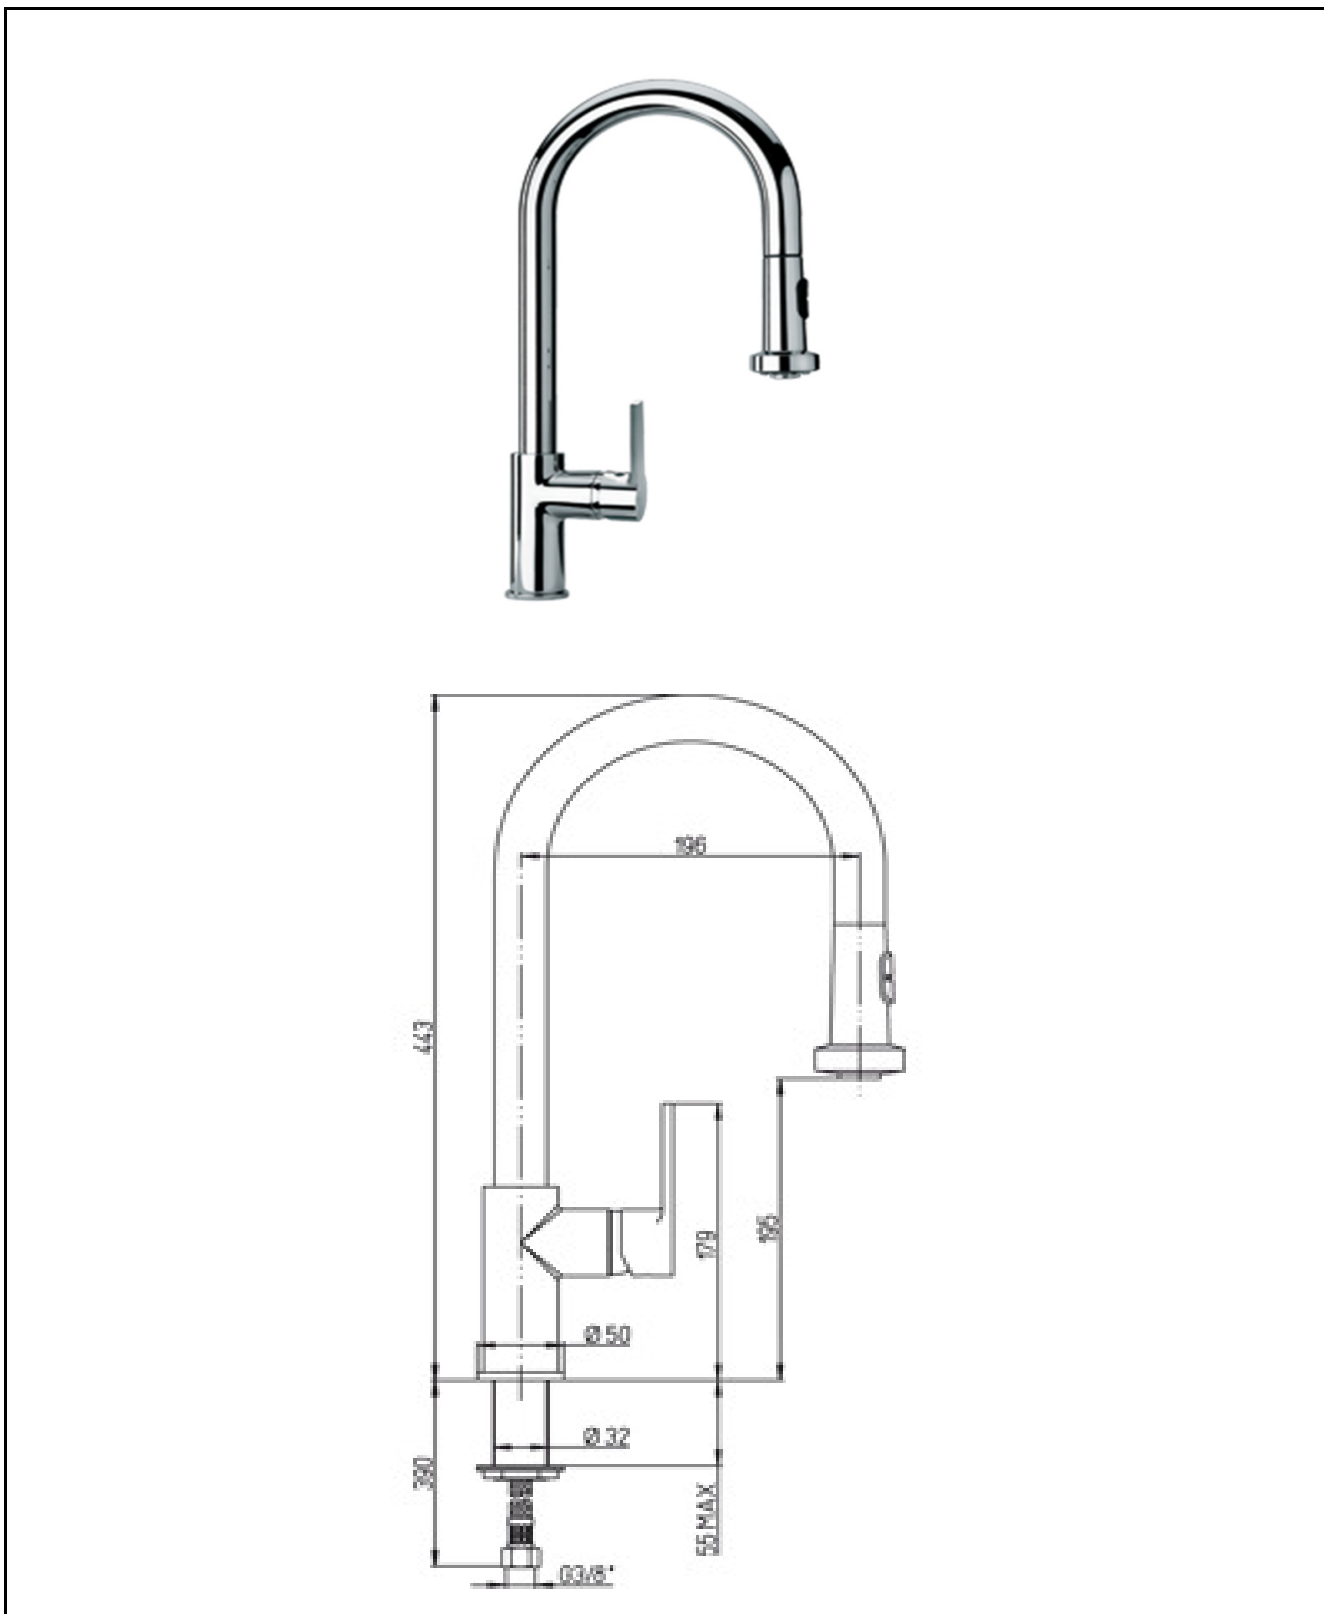

TECHNICAL SCHEDULE

Paini Le Mans kitchen mixer with pull out spray, 2 functions

Code: 90CR591LL

Inspirational + European + Bathroomware

t 09 444 5656

e info@metrix.co.nz

www.metrix.co.nz