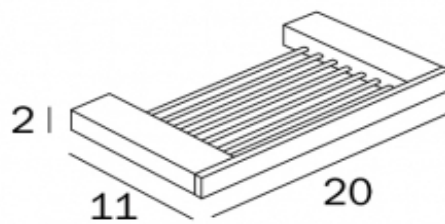

# TECHNICAL SCHEDULE

Inda Divo basket

Code: A15490

*Inspirational + European + Bathroomware*