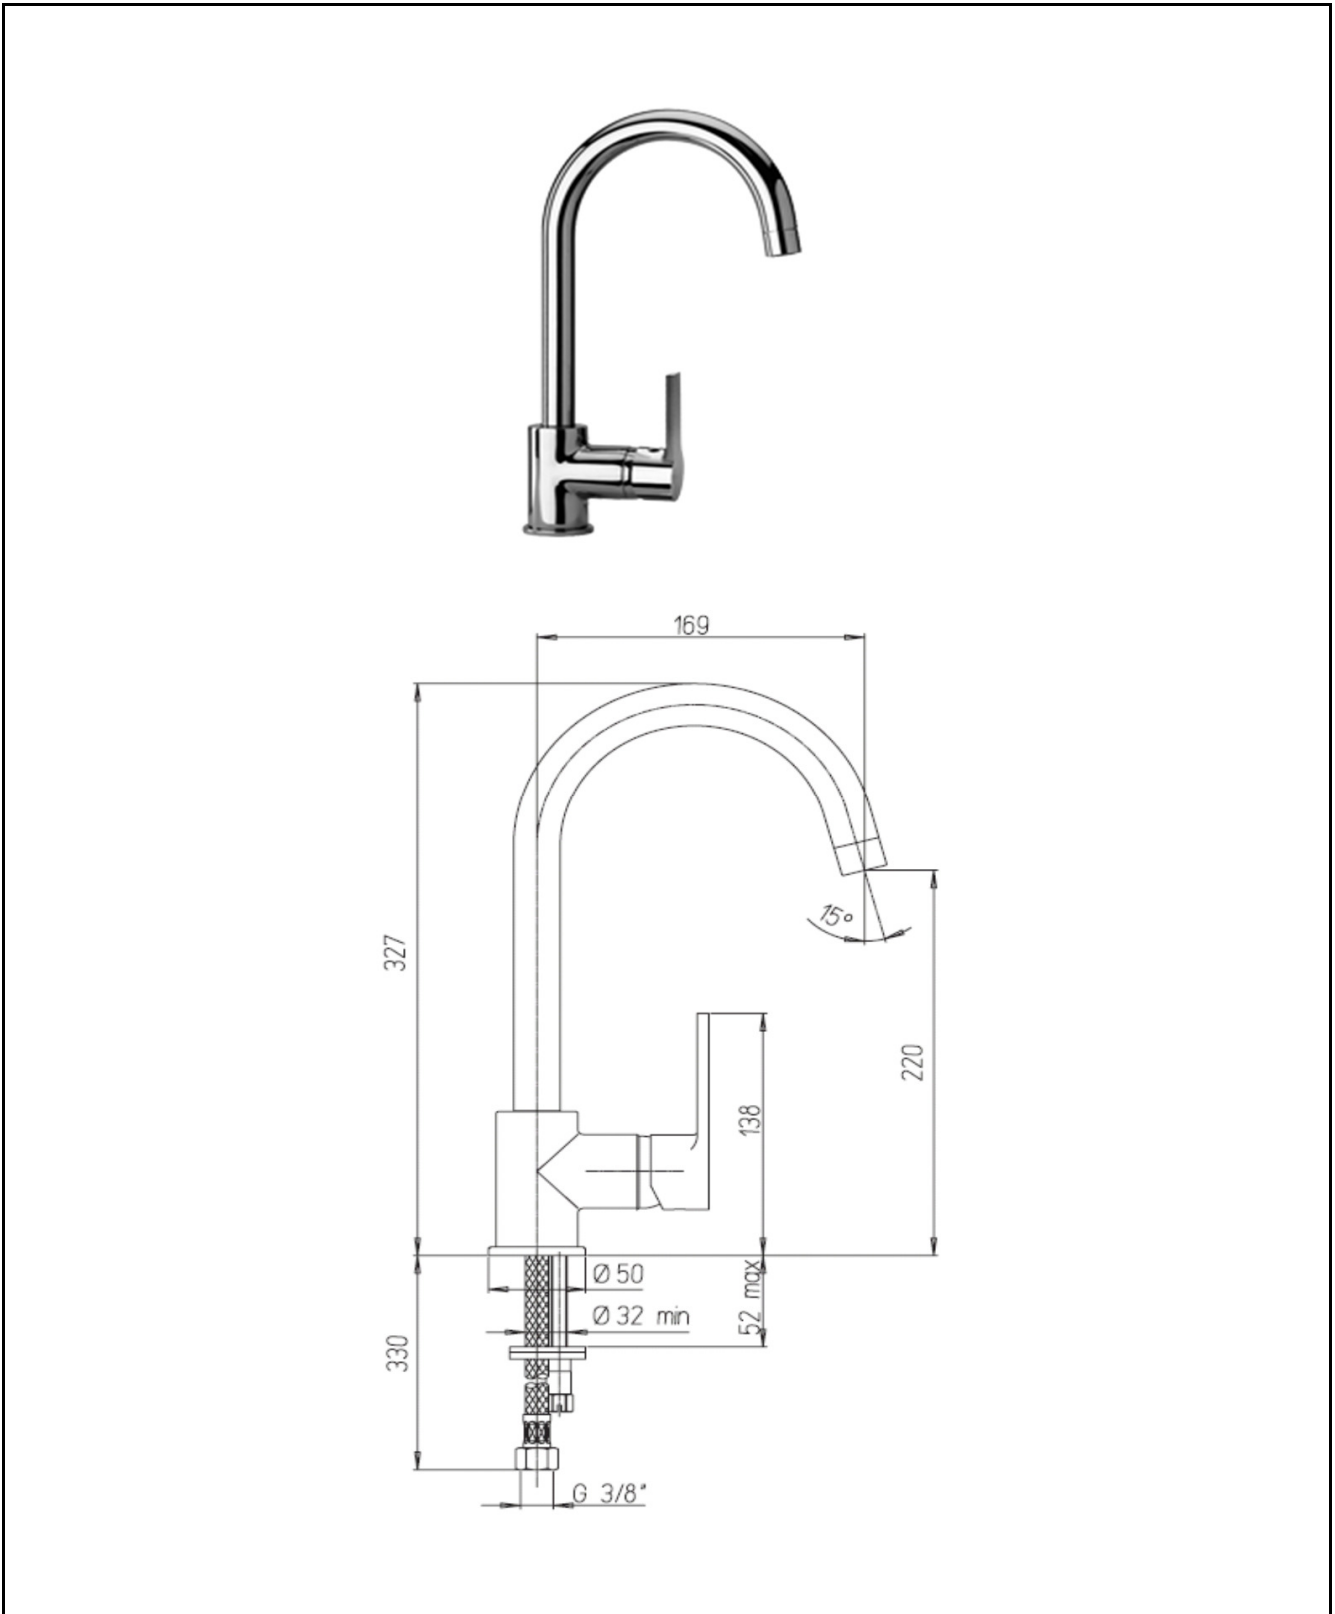

# TECHNICAL SCHEDULE

Paini Le Mans kitchen mixer

Code: 90CR572

*Inspirational + European + Bathroomware*