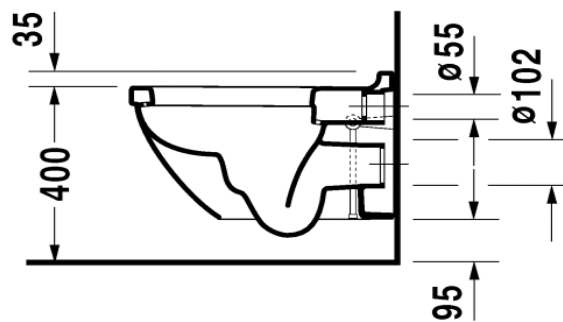

Duravit Starck 3 Toilet Pan Wall Mounted

Code: 2225.09

*Inspirational + European + Bathroomware*