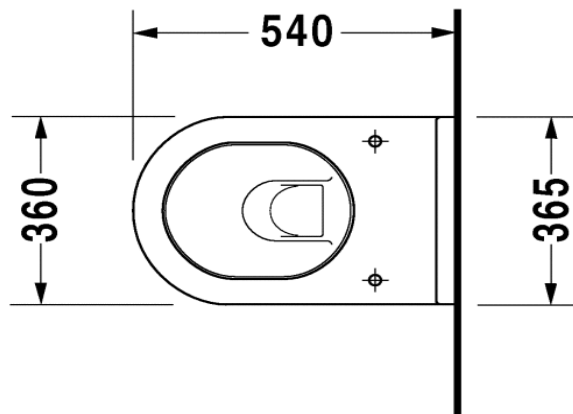

Duravit Starck 3 Toilet Pan Wall Mounted

Code: 2225.09

*Inspirational + European + Bathroomware*