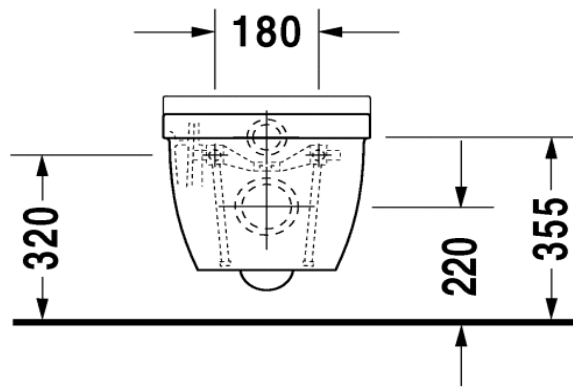

Duravit Starck 3 Toilet Pan Wall Mounted

Code: 2225.09

*Inspirational + European + Bathroomware*