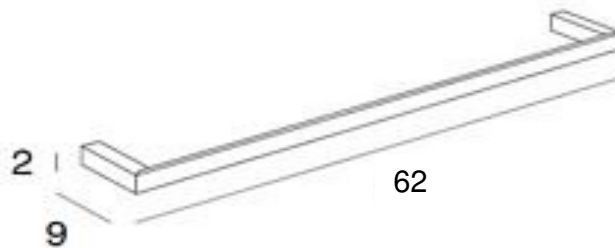

TECHNICAL SCHEDULE

Inda Divo towel rail

Code: A1518C

Inspirational + European + Bathroomware