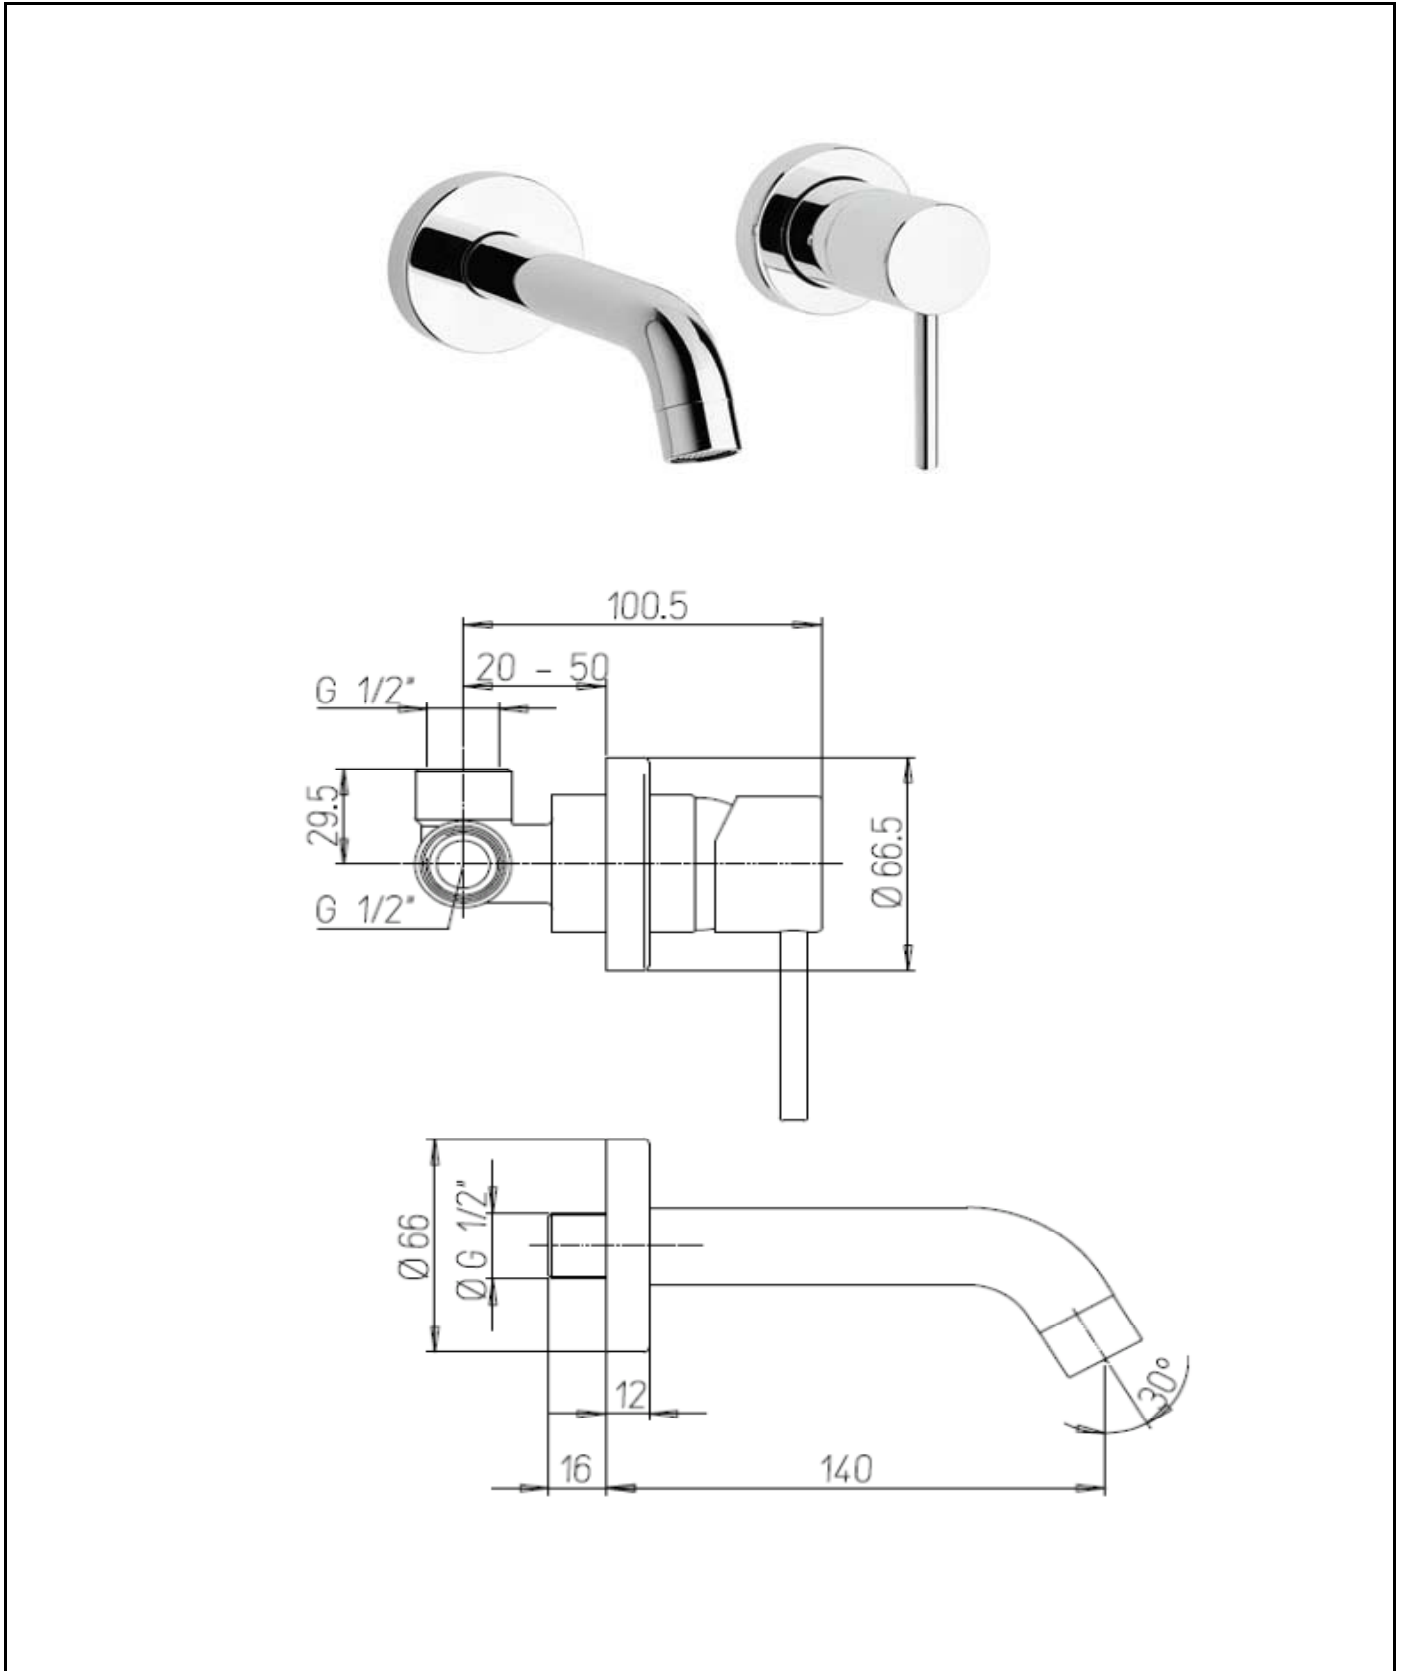

Paini Cox wall mounted basin mixer

Code: 78CR208

*Inspirational + European + Bathroomware*