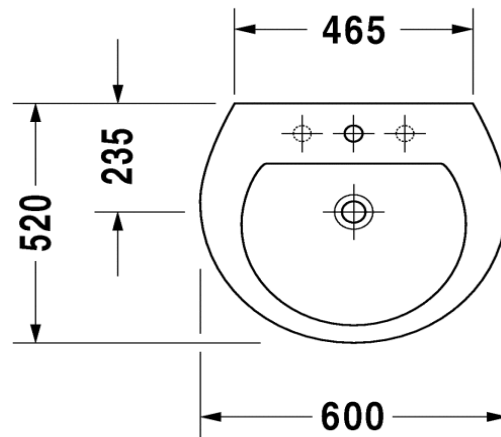

Duravit Darling New Handwash Basin

Code: 2621.60

*Inspirational + European + Bathroomware*