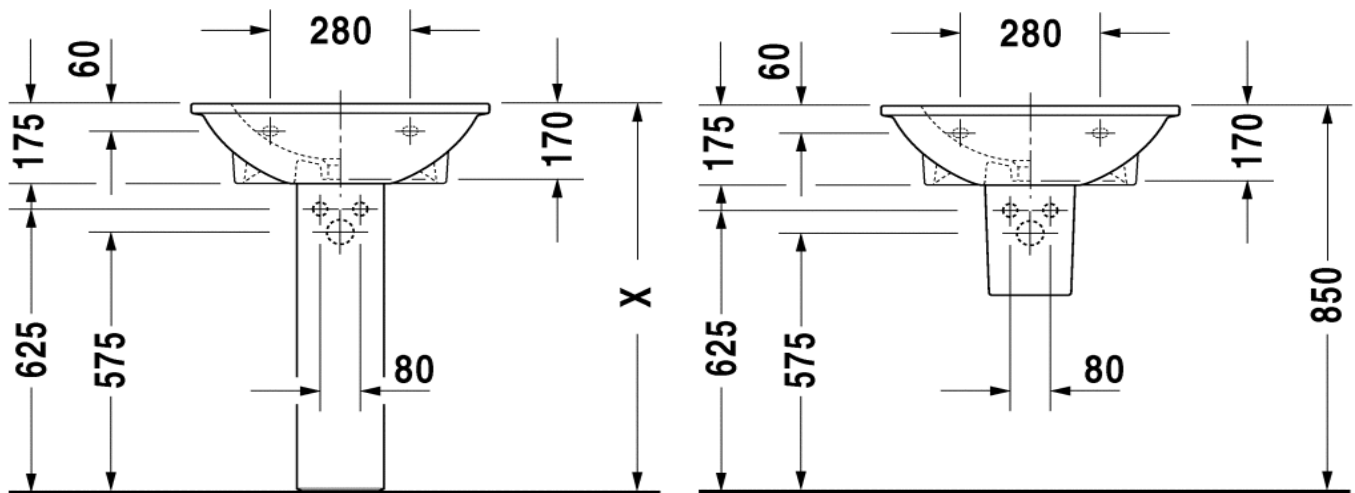

Duravit Darling New Handwash Basin

Code: 2621.60

*Inspirational + European + Bathroomware*