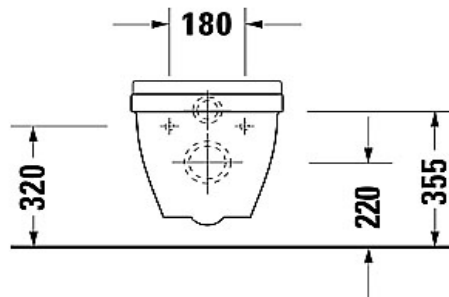

Duravit Starck 3 Wall Hung Pan

Code: 2200.09

*Inspirational + European + Bathroomware*