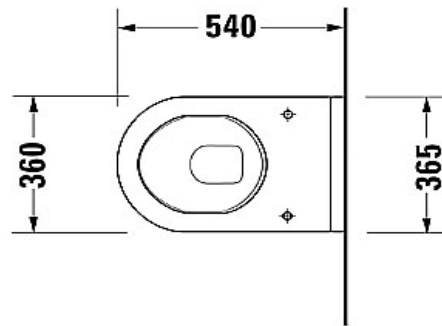

Duravit Starck 3 Wall Hung Pan

Code: 2200.09

*Inspirational + European + Bathroomware*