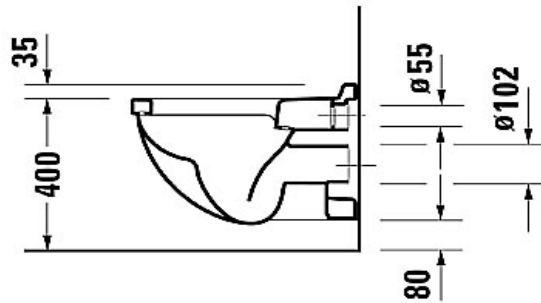

Duravit Starck 3 Wall Hung Pan

Code: 2200.09

*Inspirational + European + Bathroomware*