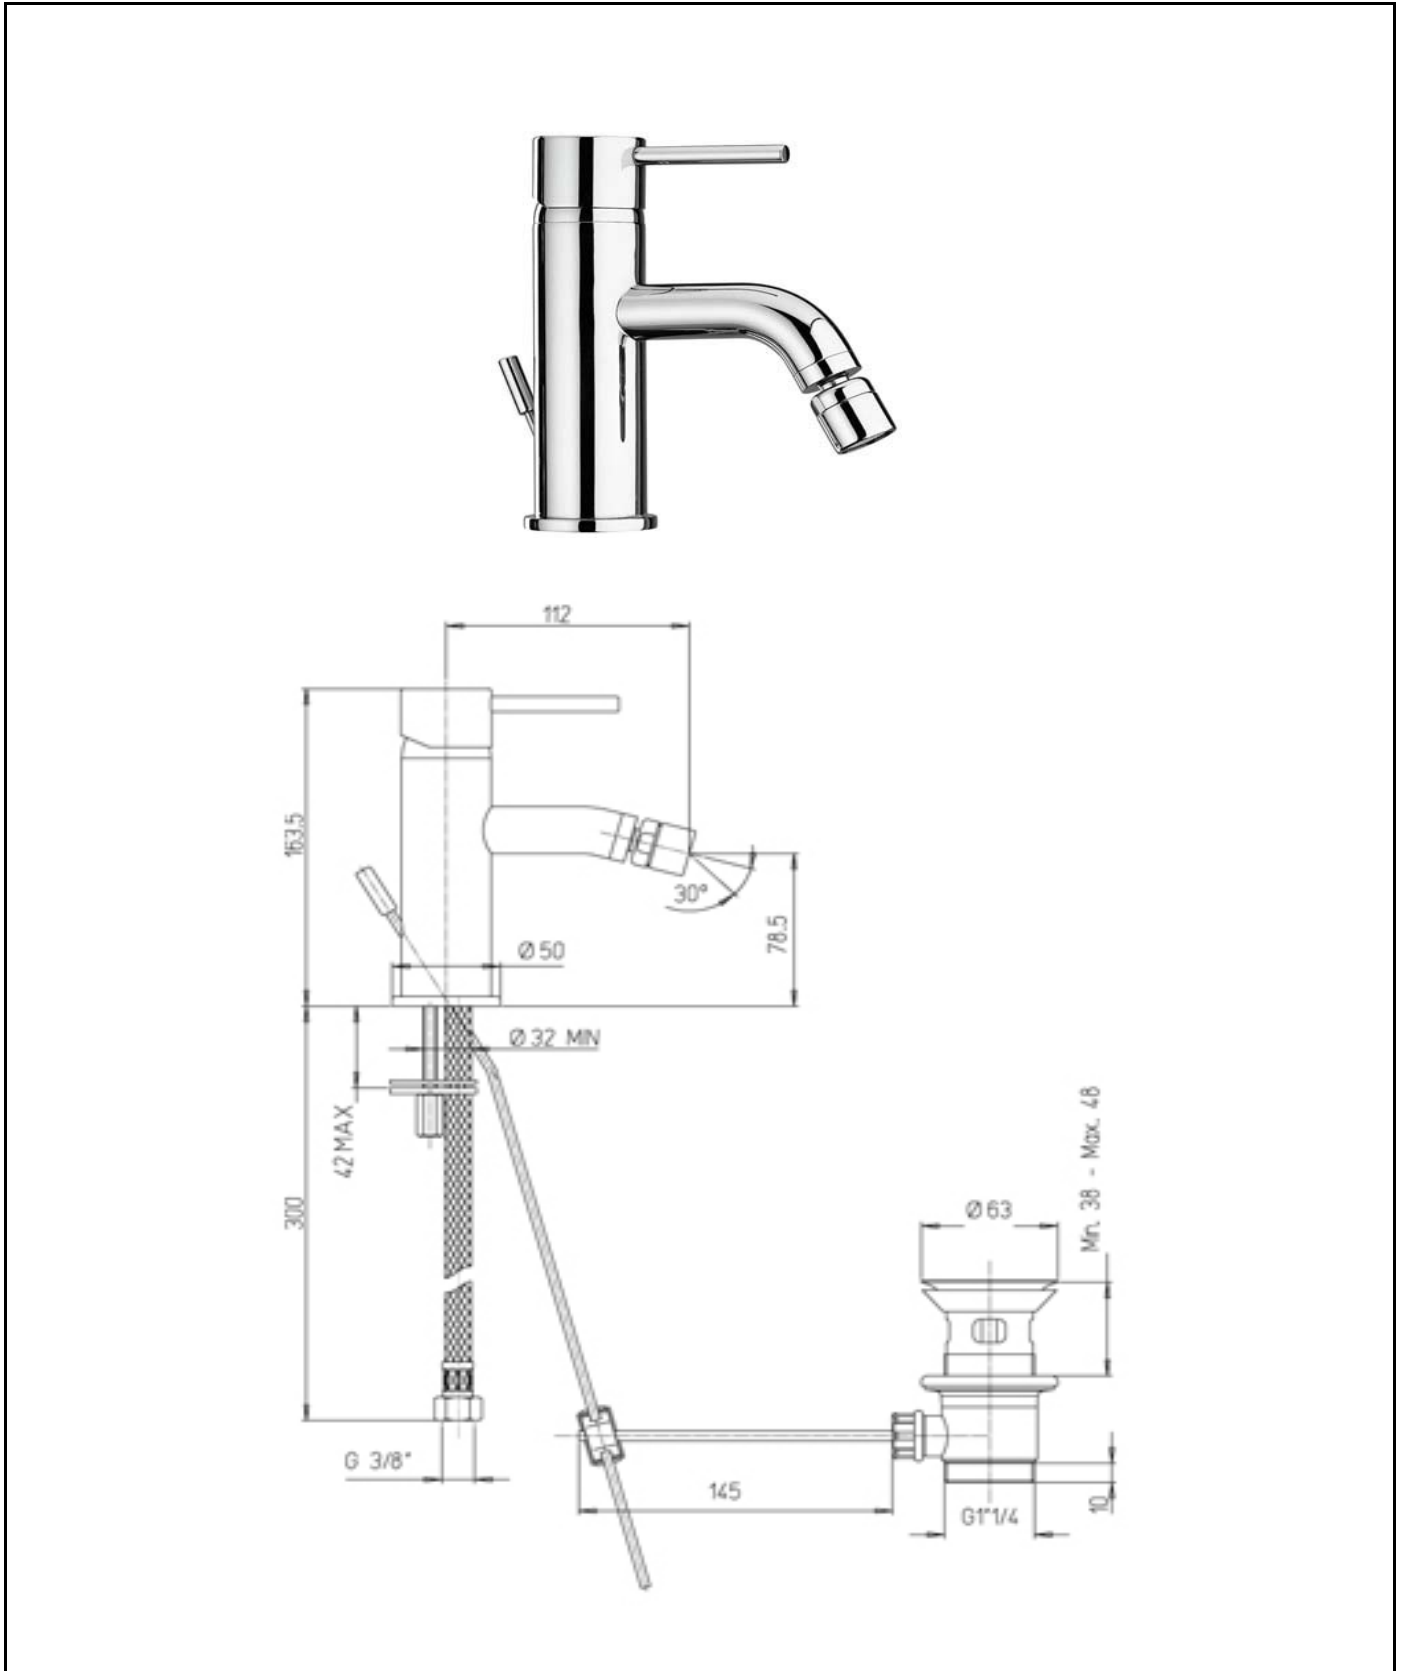

Paini Cox bidet mixer

Code: 78CR306

*Inspirational + European + Bathroomware*