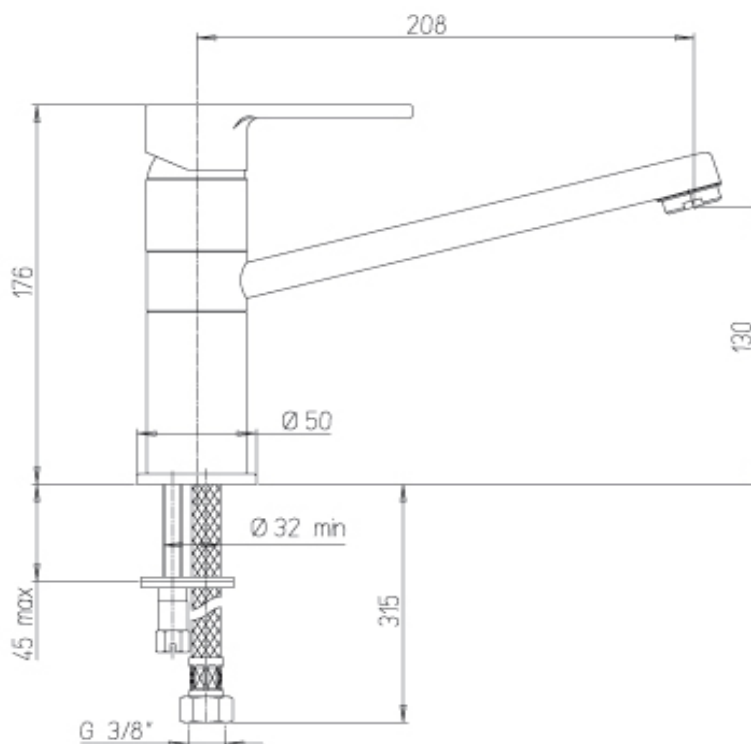

Paini Le Mans kitchen mixer

Code: 90CR573

*Inspirational + European + Bathroomware*