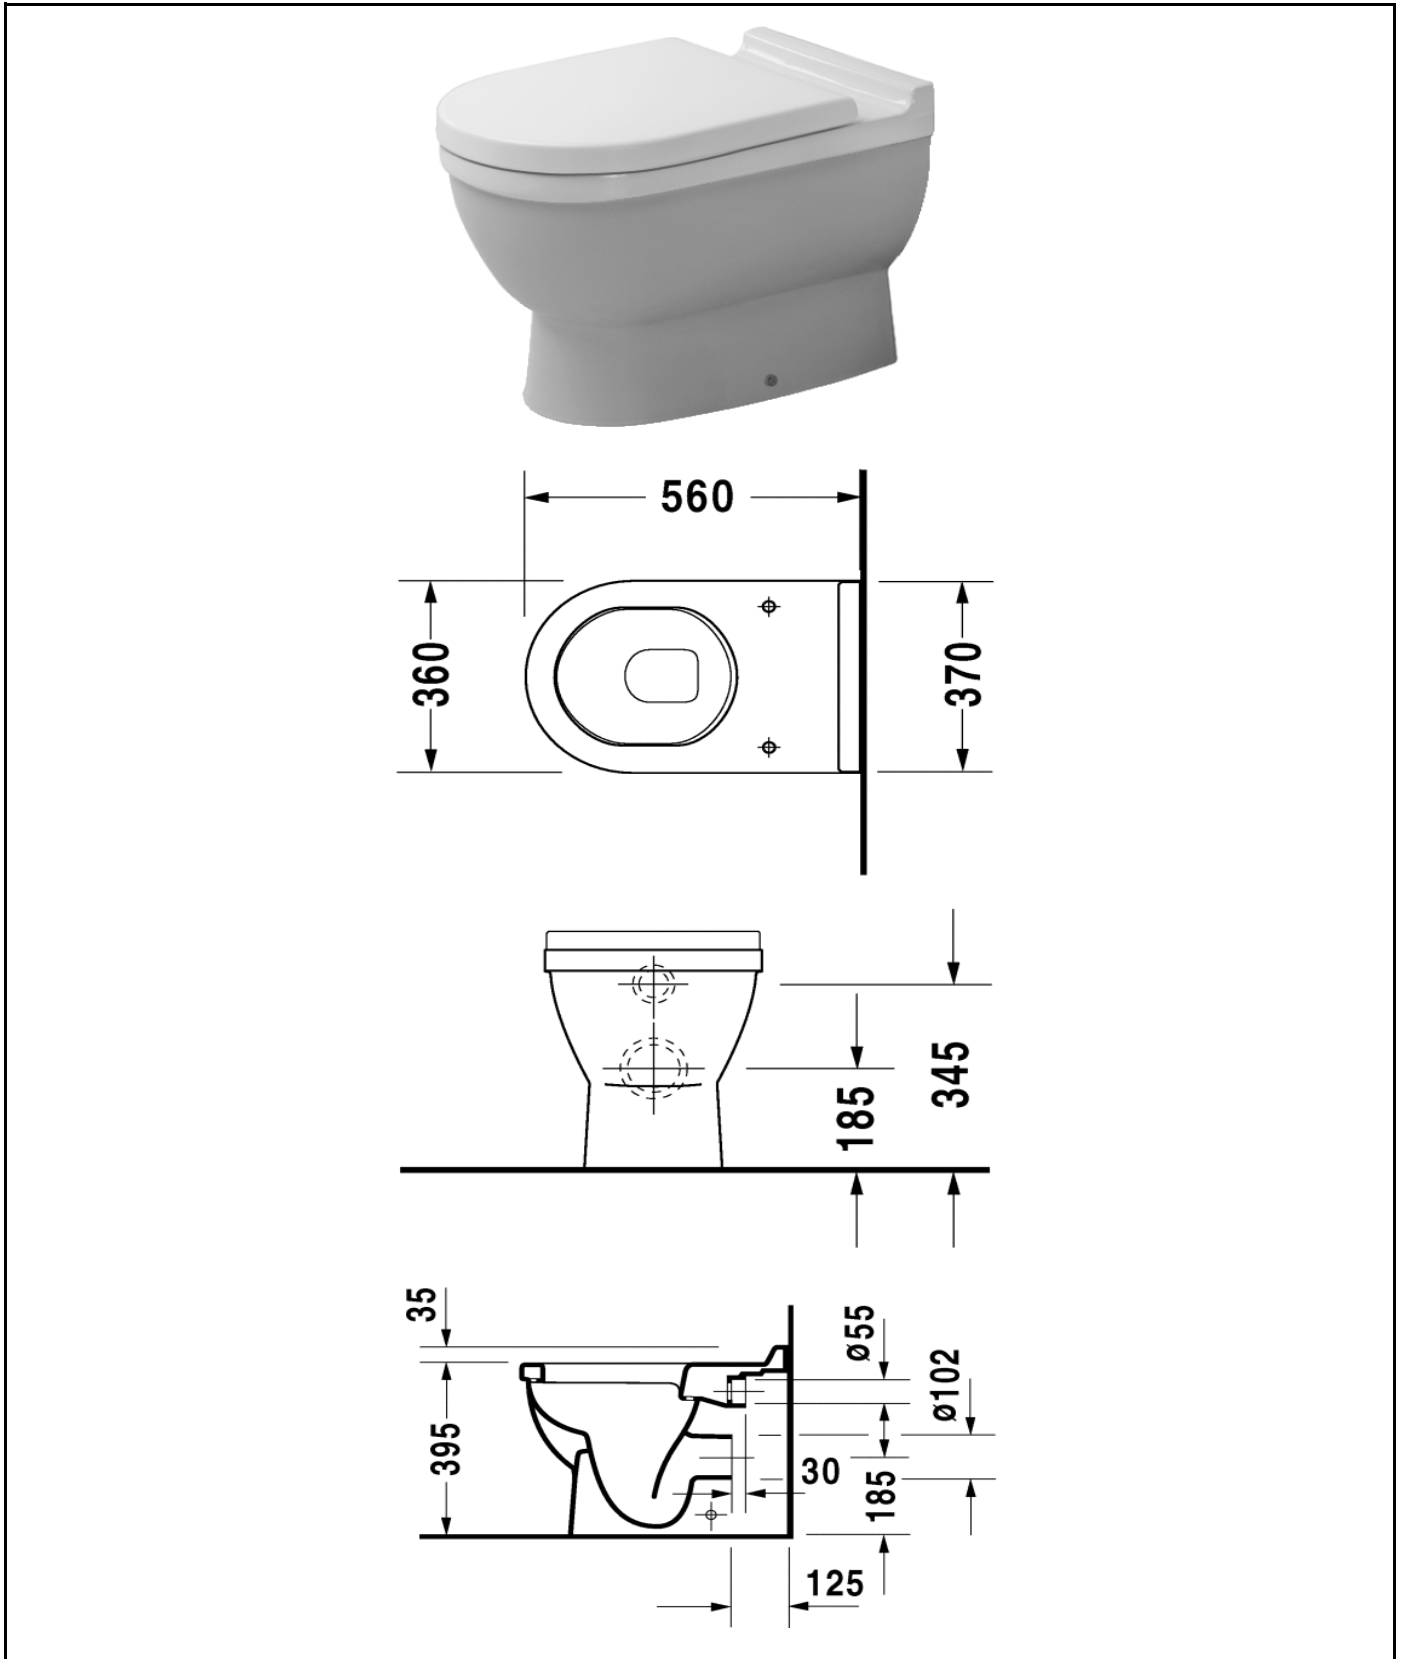

Duravit Starck 3 Back to Wall Pan

Code: 124.09

*Inspirational + European + Bathroomware*