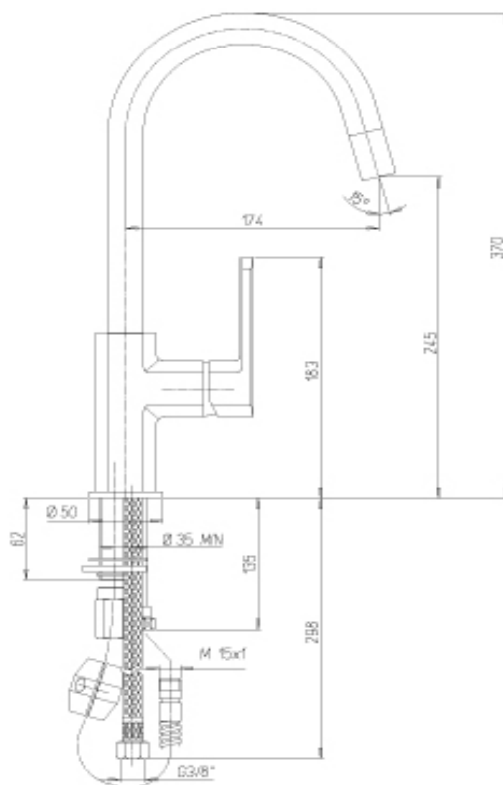

Paini Ovo kitchen mixer with pull out spray

Code: 86CR591

*Inspirational + European + Bathroomware*