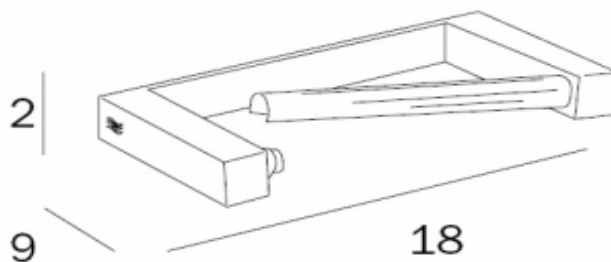

TECHNICAL SCHEDULE

Inda Divo toilet roll holder

Code: A1525A

Inspirational + European + Bathroomware