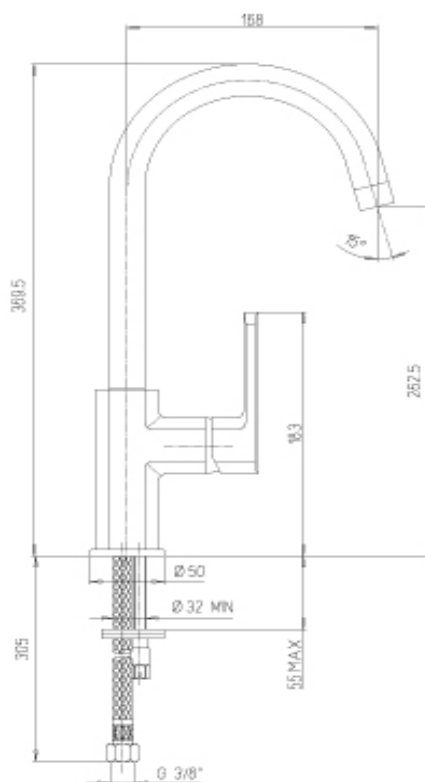

Paini Ovo kitchen mixer

Code: 86CR572

*Inspirational + European + Bathroomware*