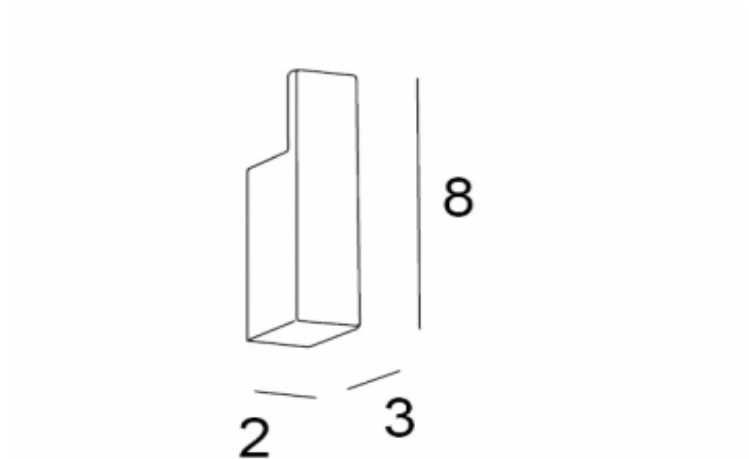

# TECHNICAL SCHEDULE

Inda Divo hook

Code: A1520A

*Inspirational + European + Bathroomware*