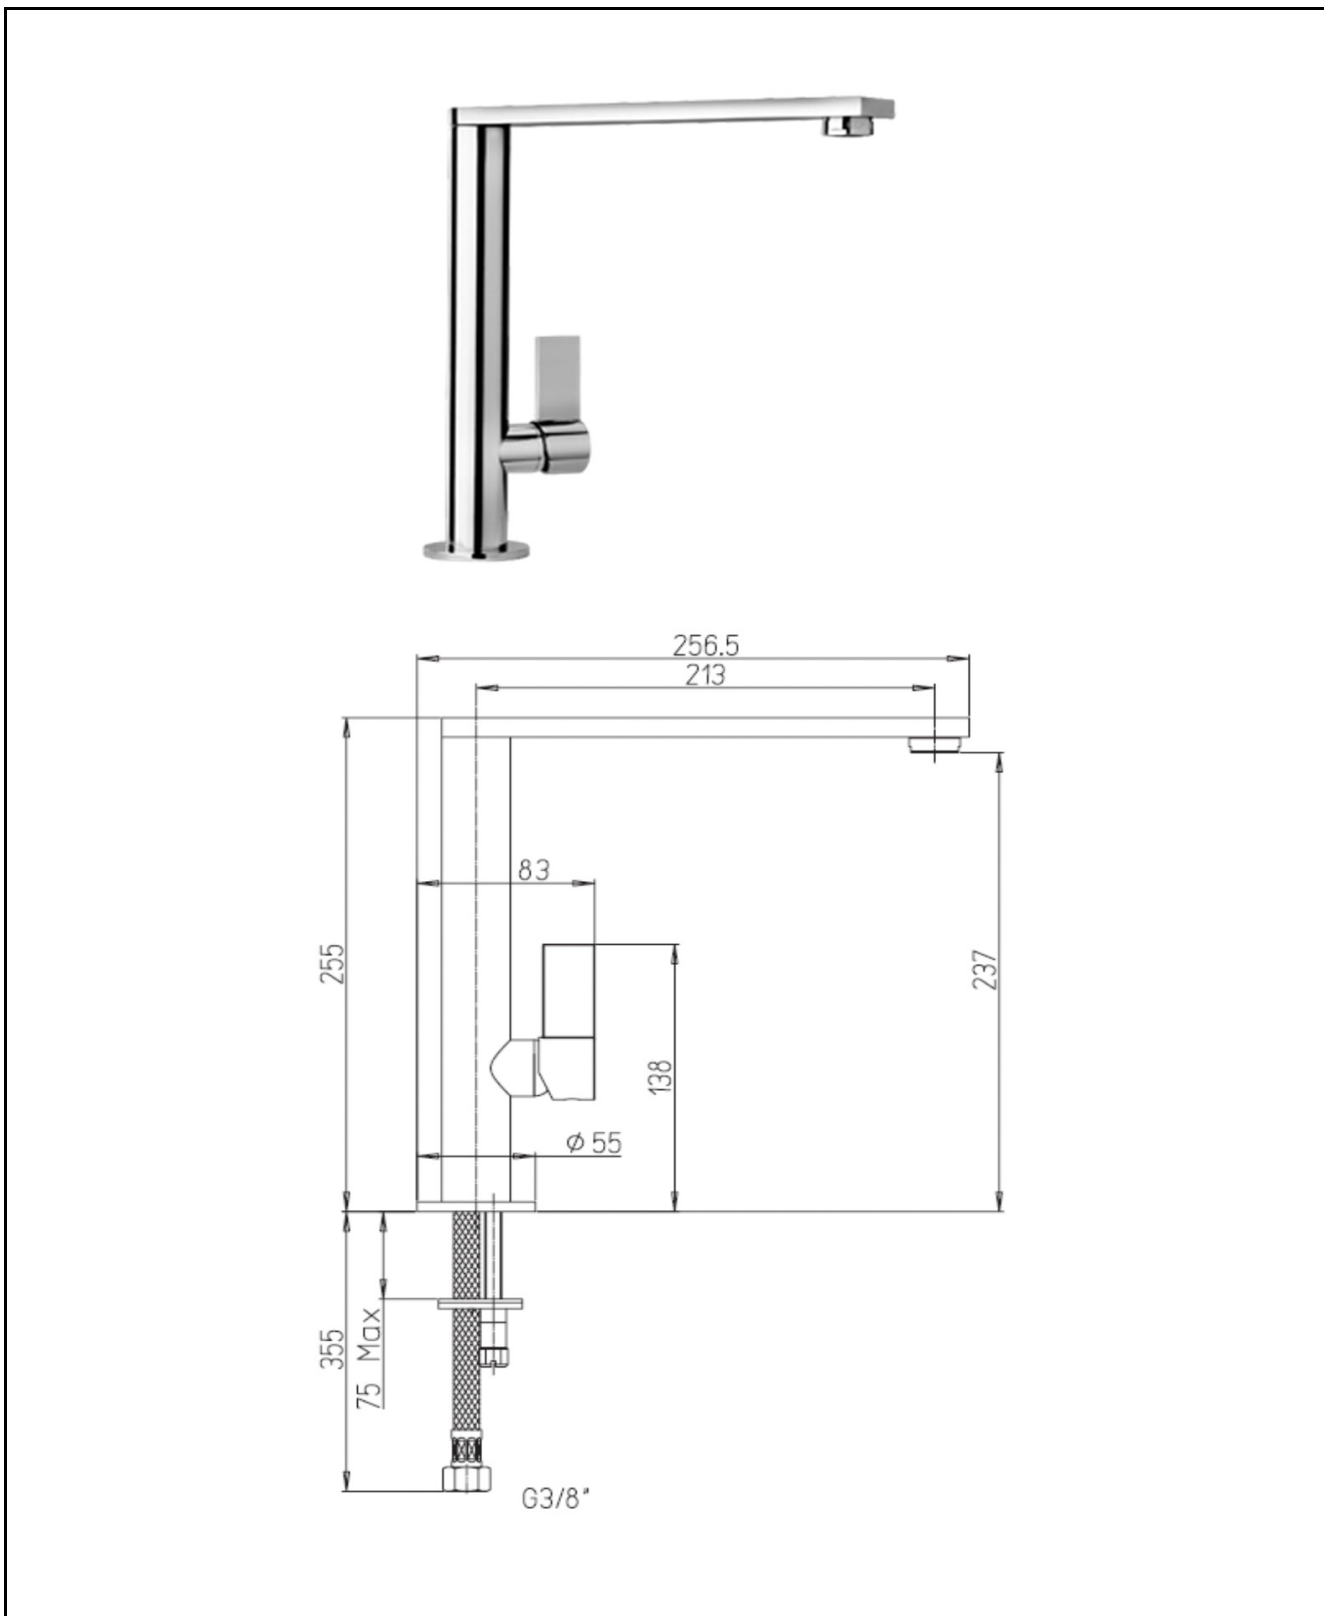

TECHNICAL SCHEDULE

Paini Dax R kitchen mixer with flat spout

Code: 84CR579Q90

Inspirational + European + Bathroomware

t 09 444 5656

e info@metrix.co.nz

www.metrix.co.nz