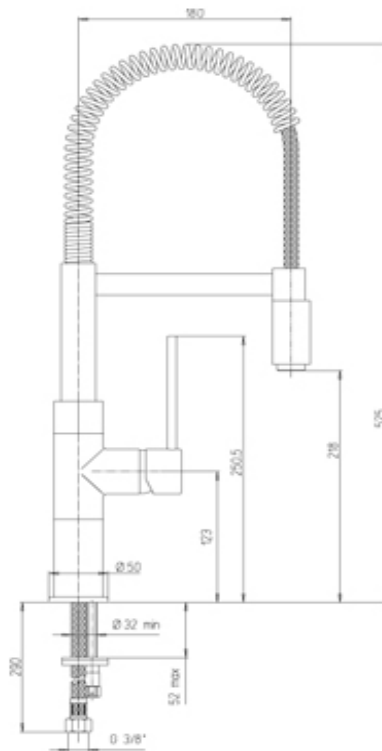

TECHNICAL SCHEDULE

Paini Cox kitchen mixer with spring and 2 function handpiece

Code: 78CR556-2

Inspirational + European + Bathroomware

t 09 444 5656

e info@metrix.co.nz

www.metrix.co.nz