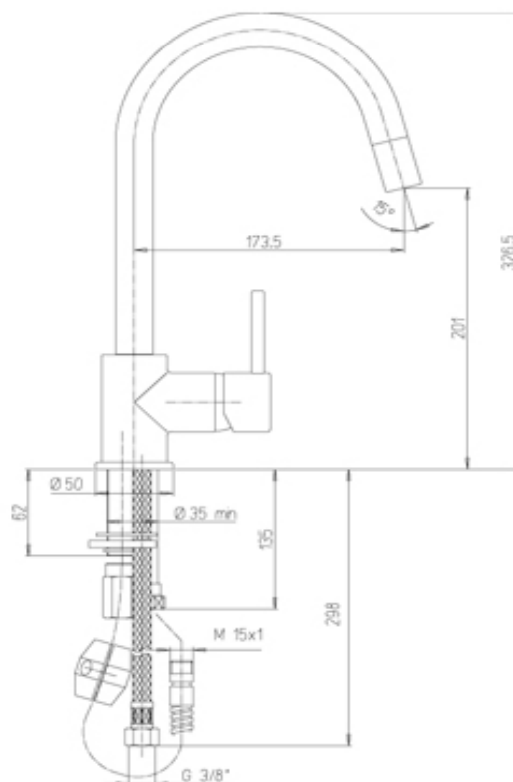

Paini Cox kitchen mixer with pull out spray

Code: 78CR591

*Inspirational + European + Bathroomware*