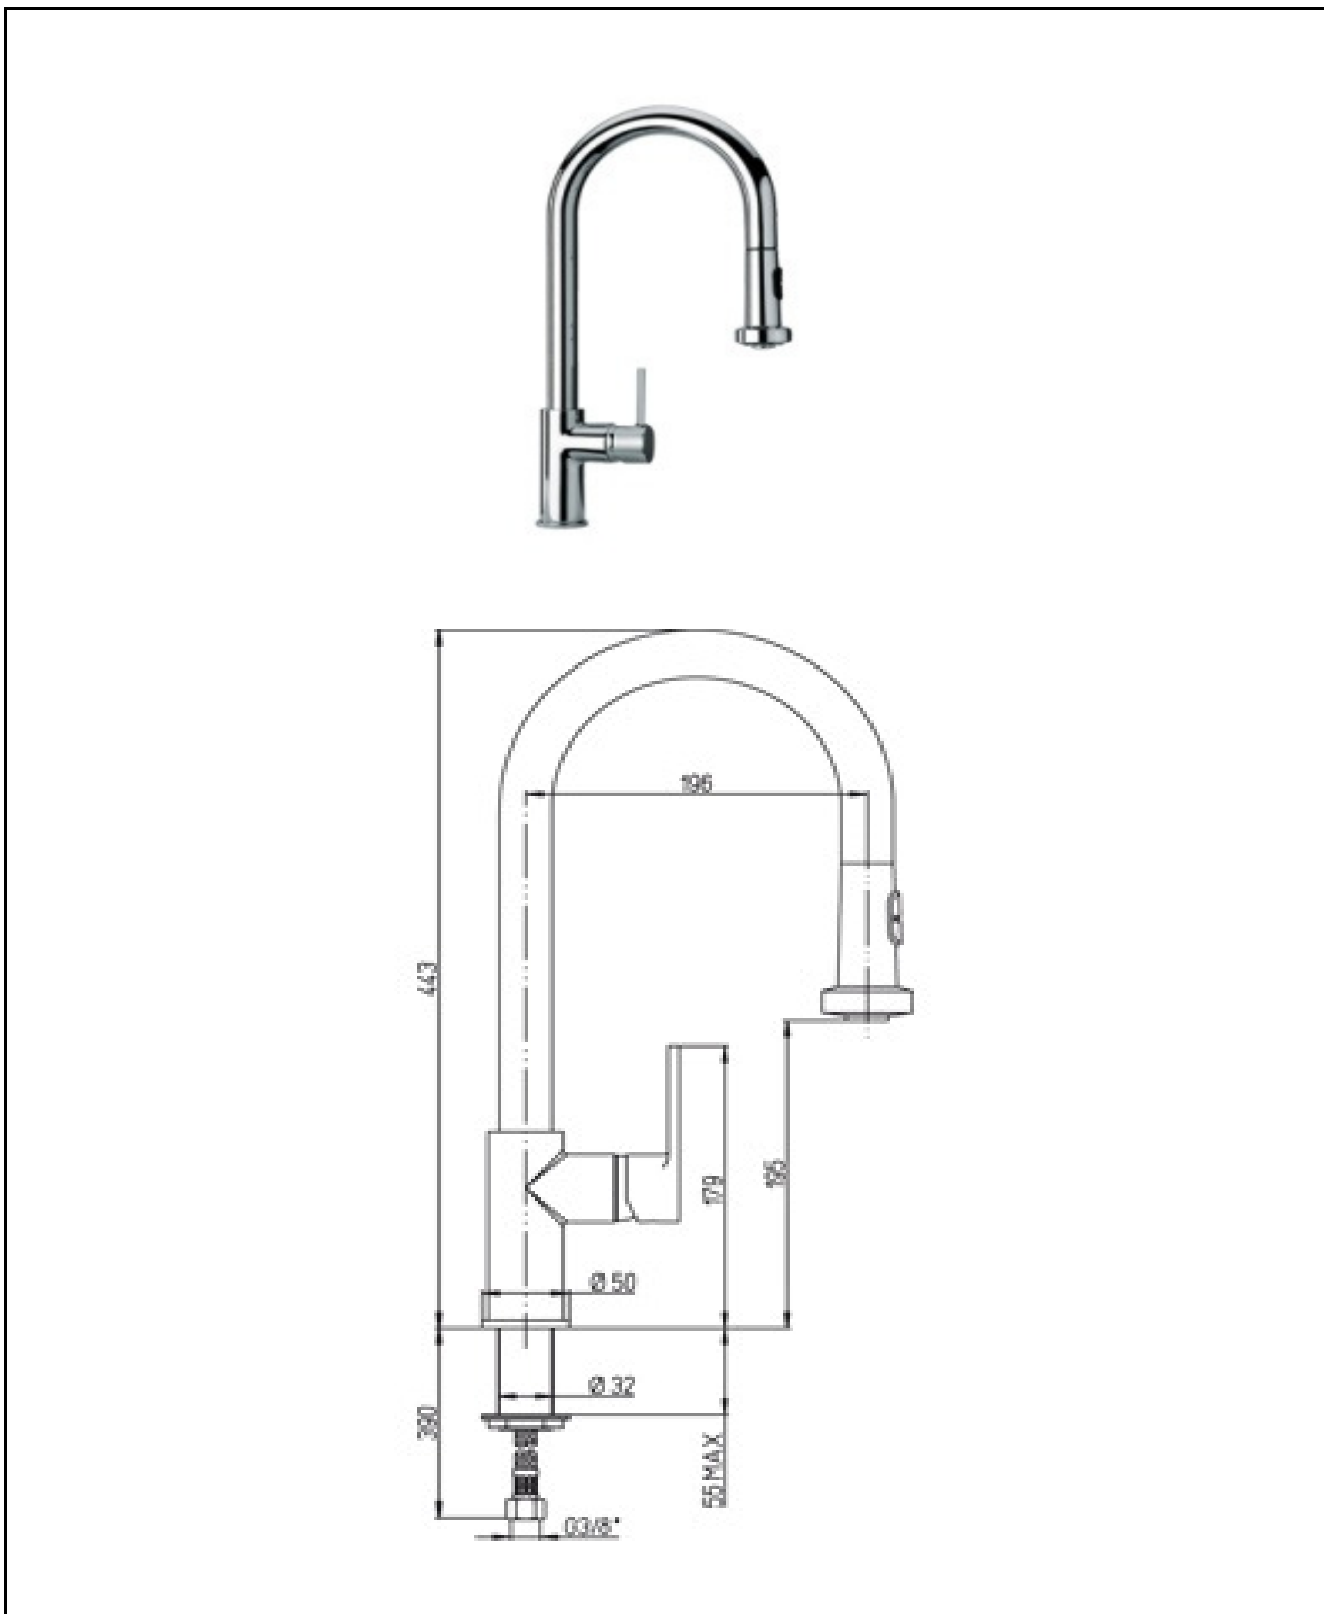

TECHNICAL SCHEDULE

Paini Cox kitchen mixer with pull out spray, 2 functions

Code: 78CR591LL

Inspirational + European + Bathroomware

t 09 444 5656

e info@metrix.co.nz

www.metrix.co.nz