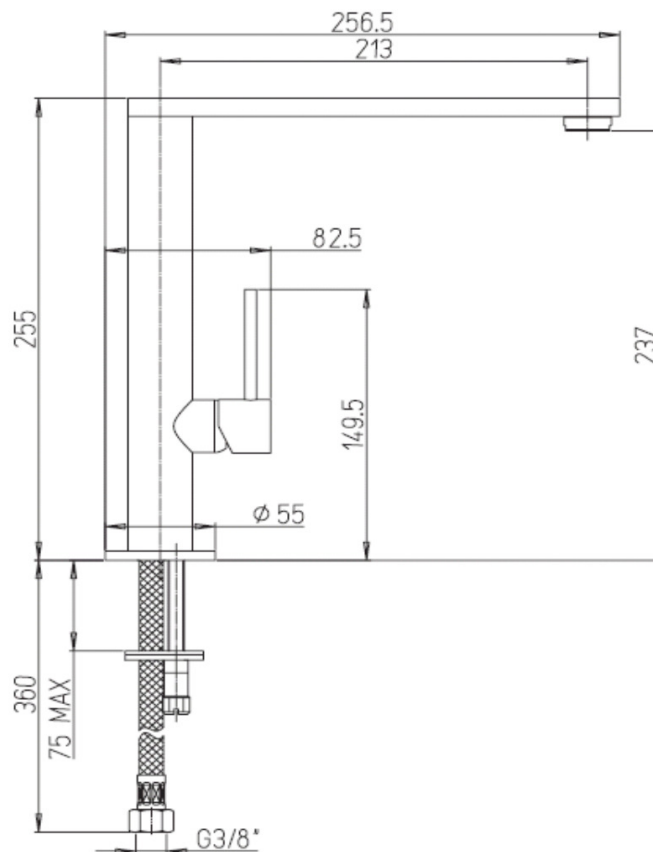

TECHNICAL SCHEDULE

Paini Cox kitchen mixer with flat spout

Code: 78CR579T9

Inspirational + European + Bathroomware

t 09 444 5656

e info@metrix.co.nz

www.metrix.co.nz