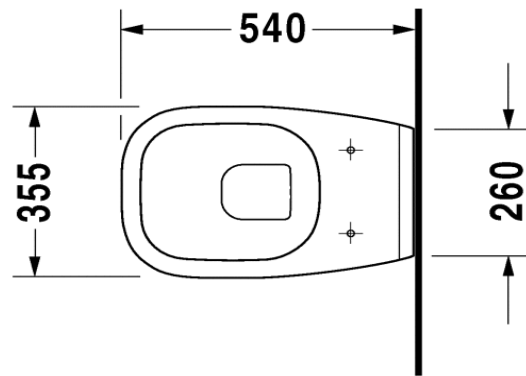

Duravit D Code Toilet Pan Wall Mounted

Code: 2209.09

*Inspirational + European + Bathroomware*