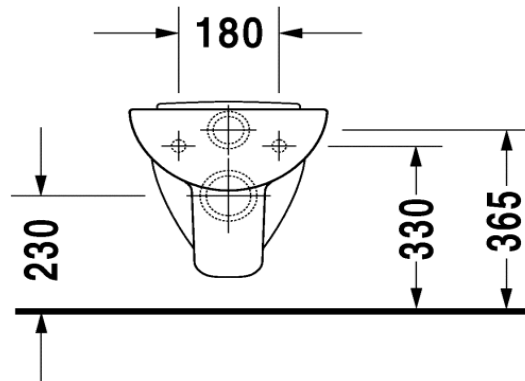

Duravit D Code Toilet Pan Wall Mounted

Code: 2209.09

*Inspirational + European + Bathroomware*