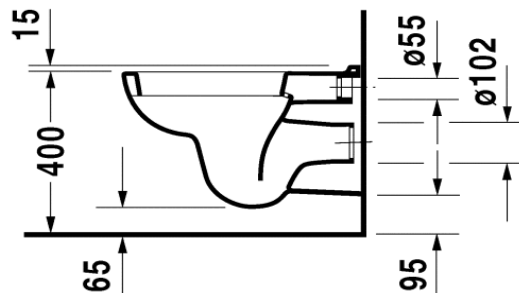

Duravit D Code Toilet Pan Wall Mounted

Code: 2209.09

*Inspirational + European + Bathroomware*