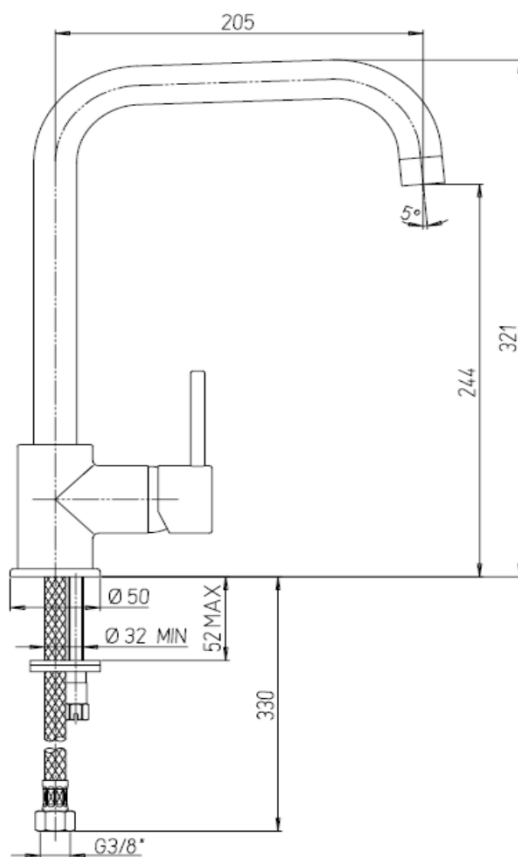

Paini Cox kitchen mixer

Code: 78CR572SQ

*Inspirational + European + Bathroomware*