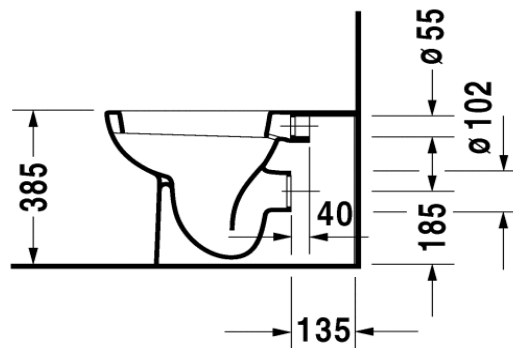

Duravit D Code Back to Wall Pan

Code: 2115.09

*Inspirational + European + Bathroomware*