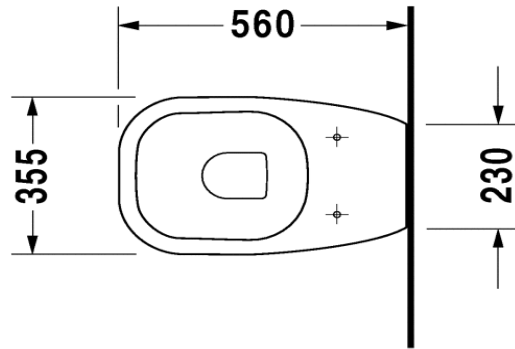

Duravit D Code Back to Wall Pan

Code: 2115.09

*Inspirational + European + Bathroomware*