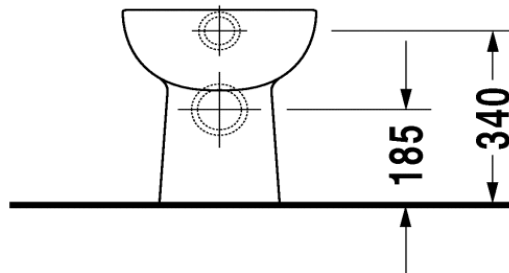

Duravit D Code Back to Wall Pan

Code: 2115.09

*Inspirational + European + Bathroomware*