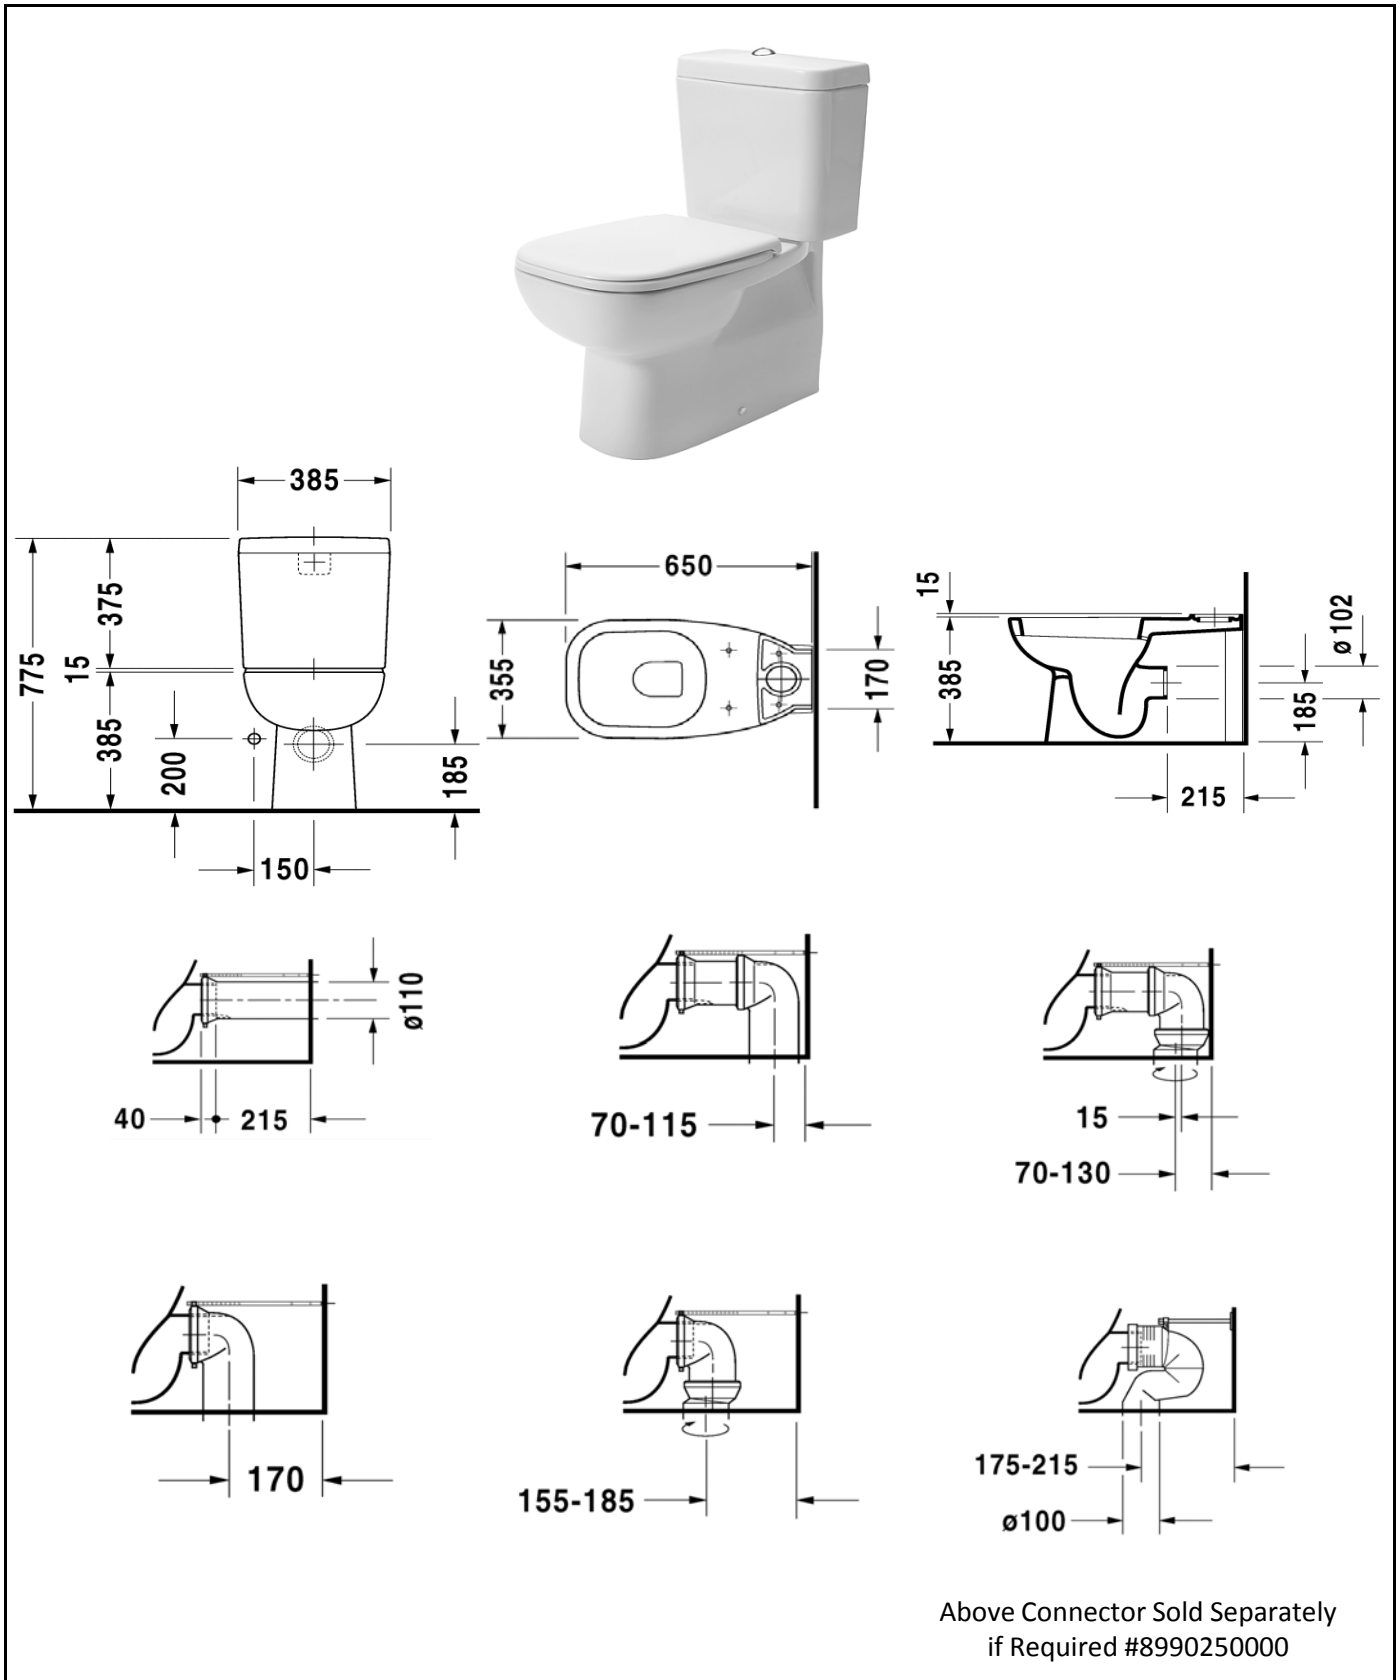

Duravit D Code Back To Wall Suite

Code: 2118.09

Above Connector Sold Separately
if Required #8990250000

Inspirational + European + Bathroomware