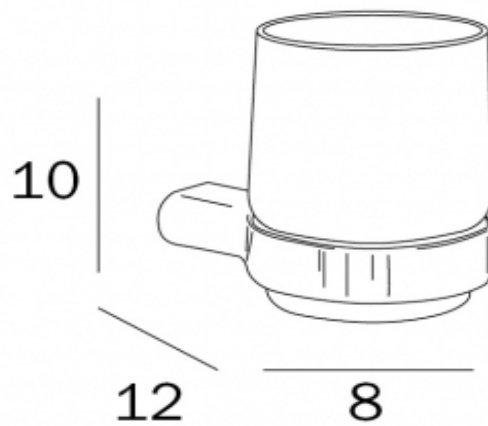

TECHNICAL SCHEDULE

Inda Mito glass & holder

Code: A20100

Inspirational + European + Bathroomware