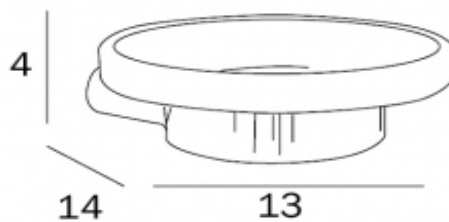

TECHNICAL SCHEDULE

Inda Mito soapdish & holder

Code: A20110

Inspirational + European + Bathroomware