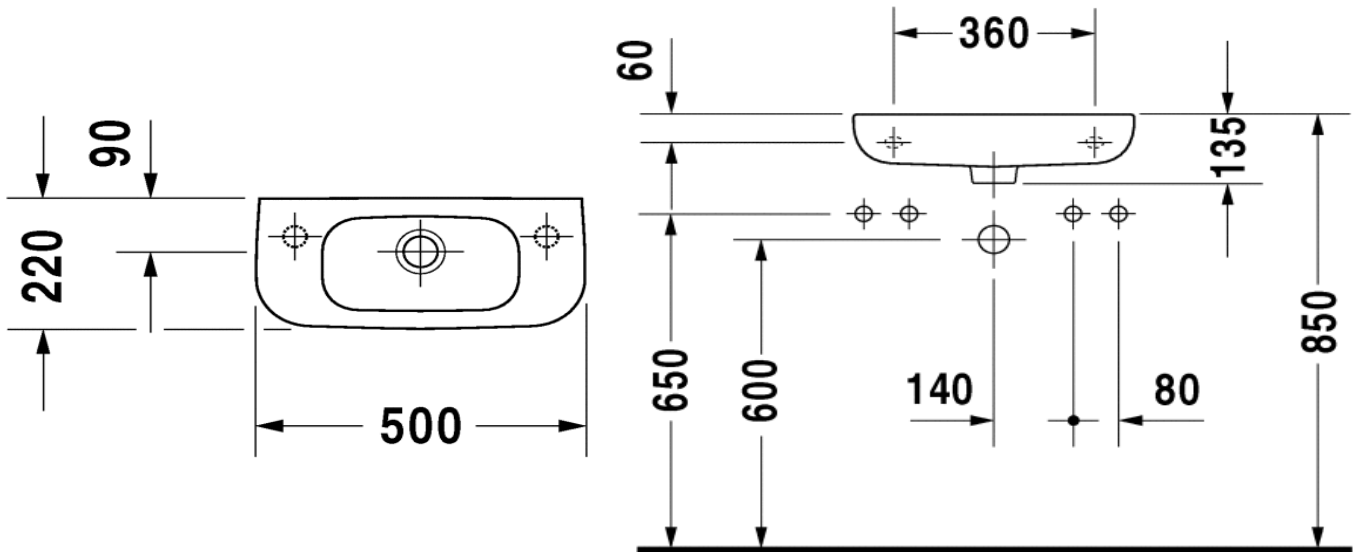

Duravit D Code Handrinse Basin

Code: 706.50

Left, right, 2 or no taphole

*Inspirational + European + Bathroomware*