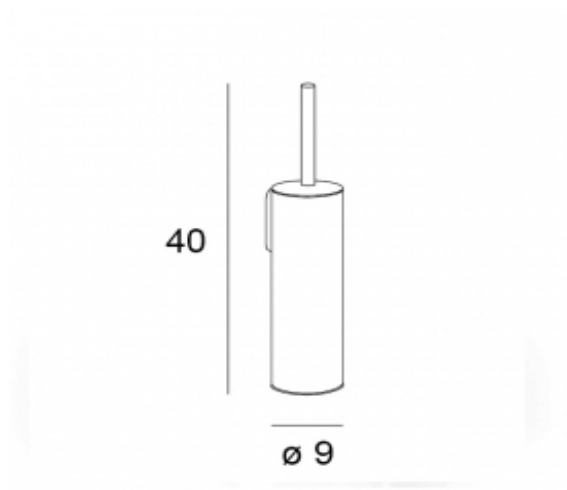

TECHNICAL SCHEDULE

Inda Mai Love toilet brush, white

Code: AV0140

Inspirational + European + Bathroomware