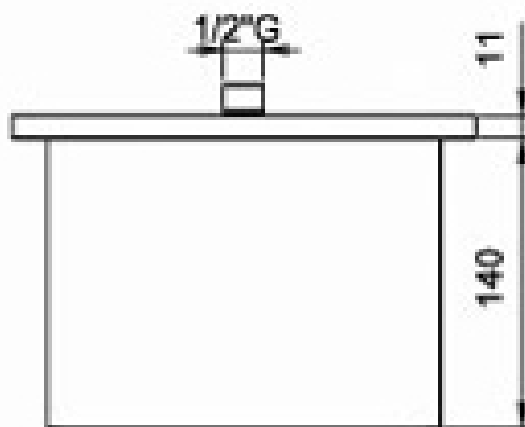

Almar Emotion Waterfull spout

Code: AL07

*Inspirational + European + Bathroomware*