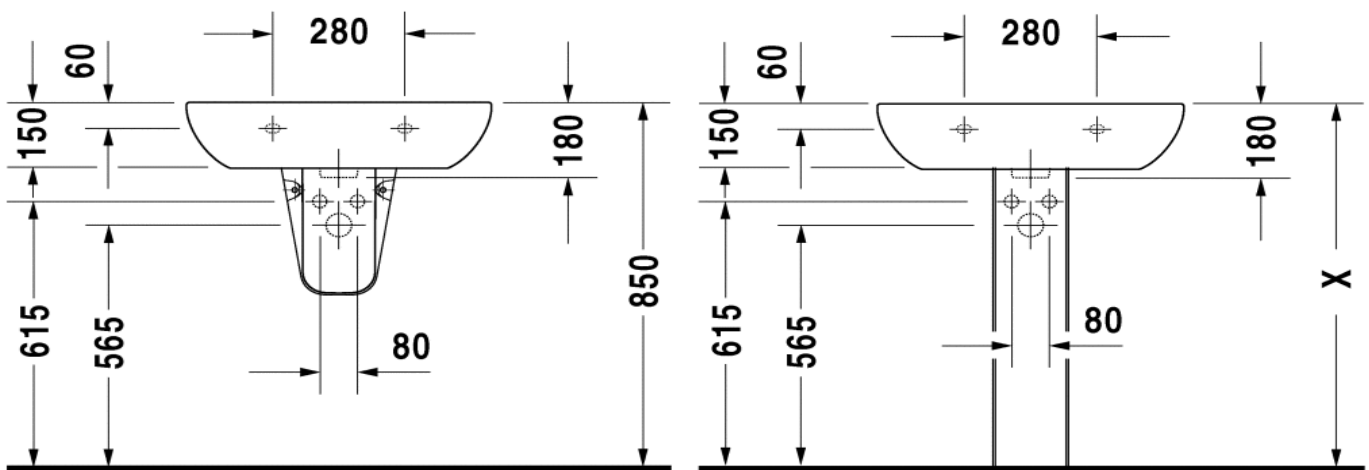

Duravit D Code Washbasin

Code: 2310.65

*Inspirational + European + Bathroomware*