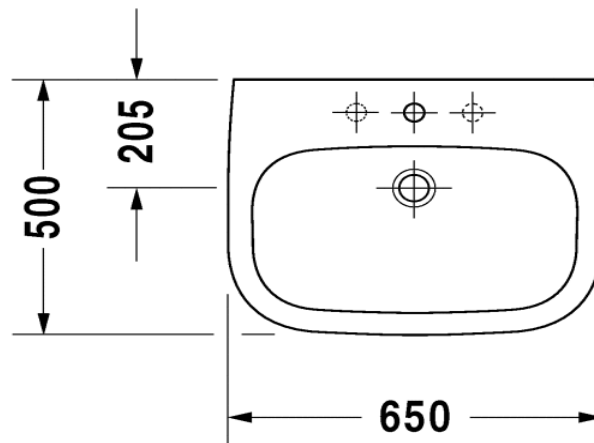

Duravit D Code Washbasin

Code: 2310.65

*Inspirational + European + Bathroomware*