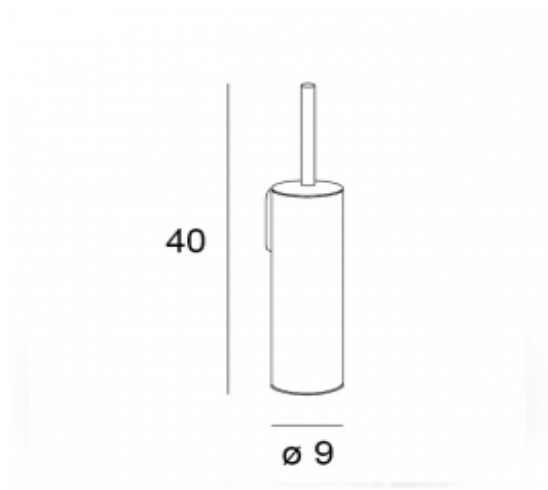

TECHNICAL SCHEDULE

Inda Mai Love toilet brush, black

Code: AV014B

Inspirational + European + Bathroomware