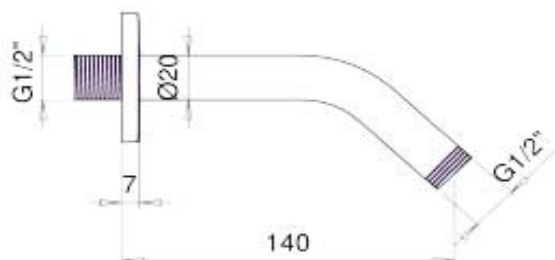

Almar Emotion Shower head with arm 130mm

Code: AL09

*Inspirational + European + Bathroomware*