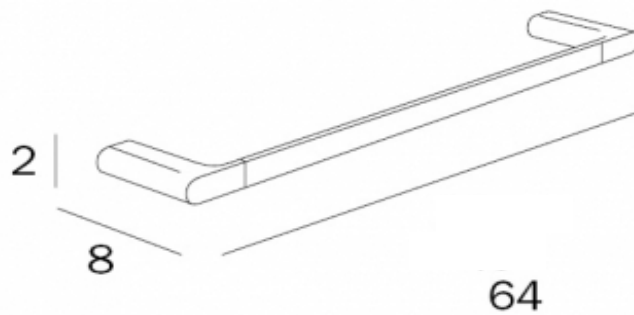

TECHNICAL SCHEDULE

Inda Mito towel rail

Code: A2018C

Inspirational + European + Bathroomware