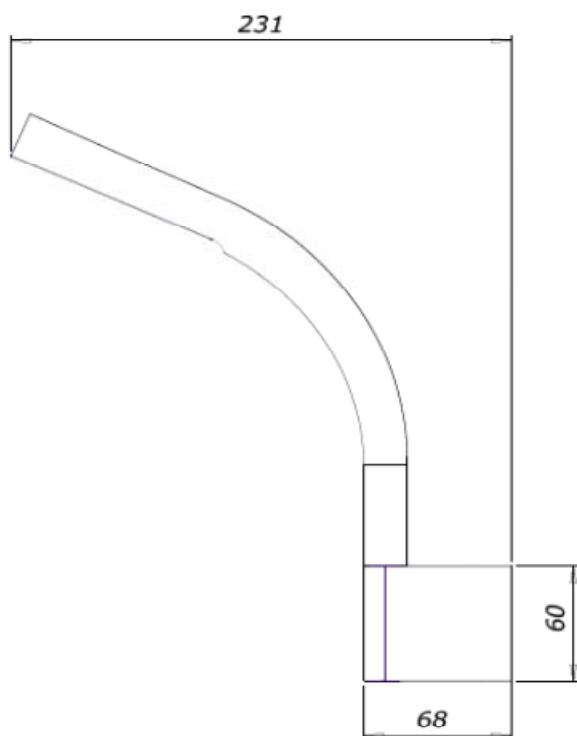

Almar Emotion Rotating arm

Code: AL06

*Inspirational + European + Bathroomware*