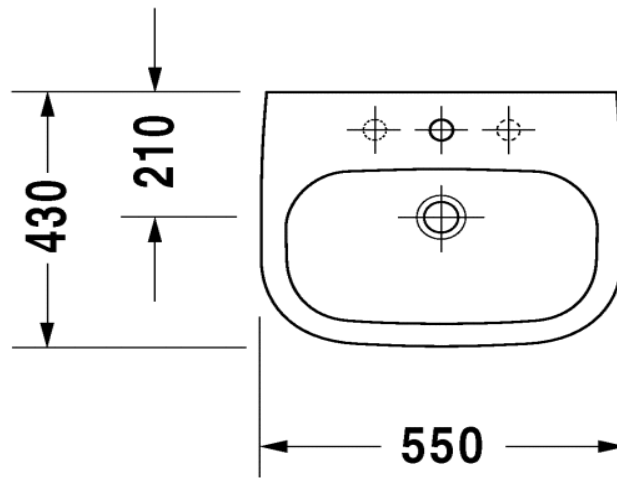

Duravit D Code Washbasin

Code: 2310.55

*Inspirational + European + Bathroomware*