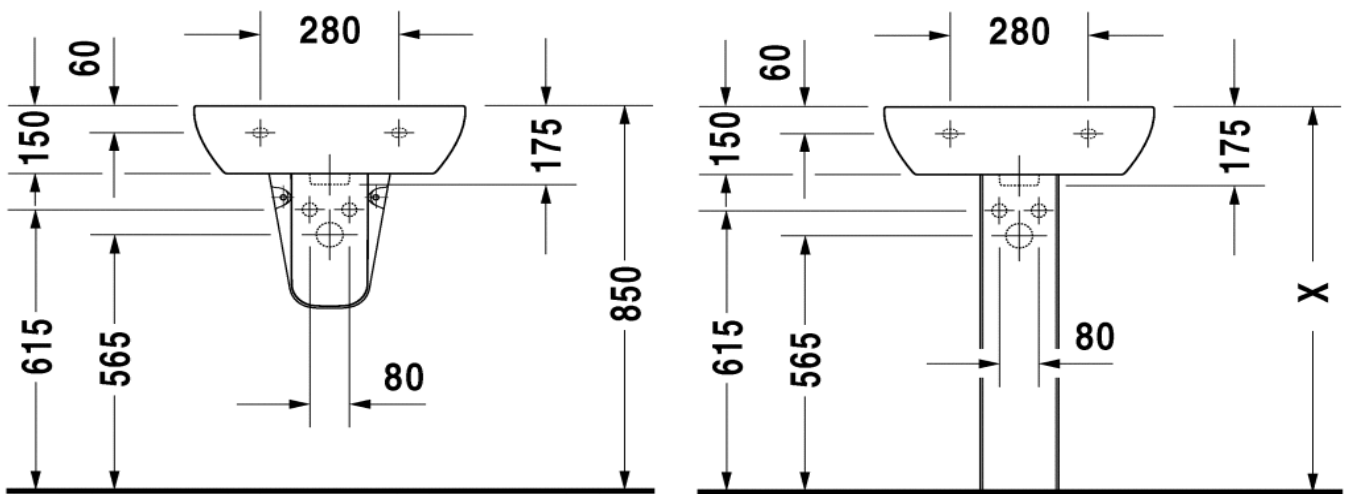

Duravit D Code Washbasin

Code: 2310.55

*Inspirational + European + Bathroomware*