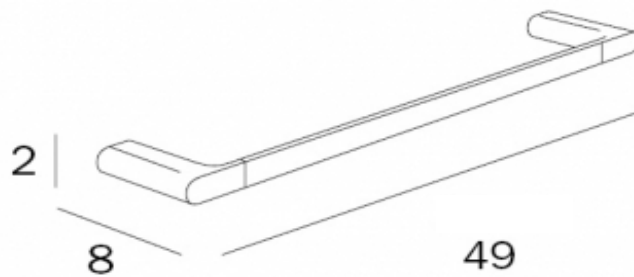

TECHNICAL SCHEDULE

Inda Mito towel rail

Code: A2018B

Inspirational + European + Bathroomware