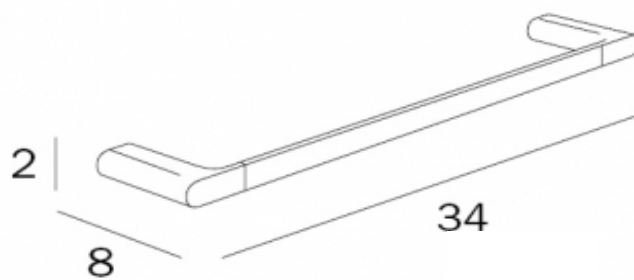

TECHNICAL SCHEDULE

Inda Mito towel rail

Code: A2018A

Inspirational + European + Bathroomware