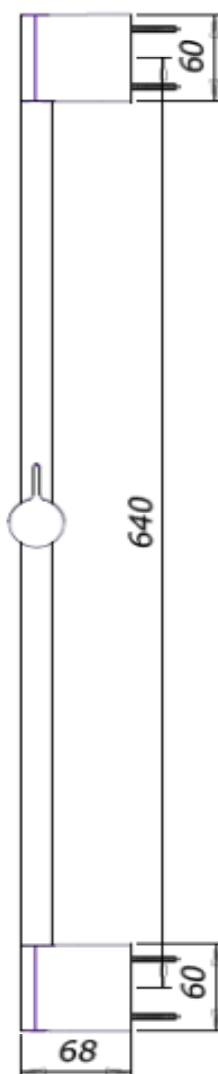

Almar Emotion deep slide shower

Code: AL04

*Inspirational + European + Bathroomware*