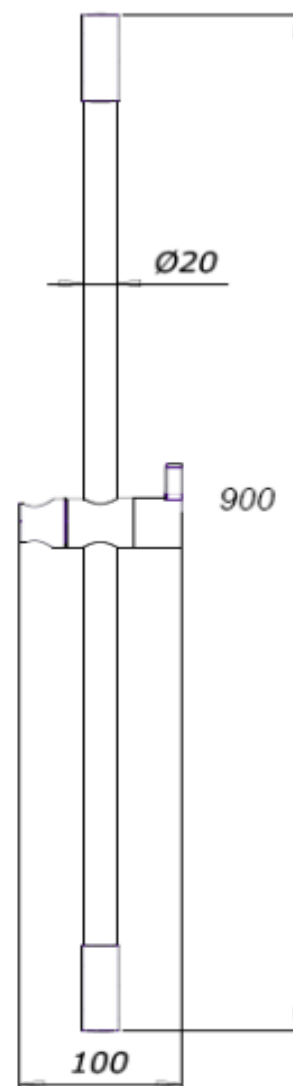

Almar Emotion deep slide shower

Code: AL04

*Inspirational + European + Bathroomware*