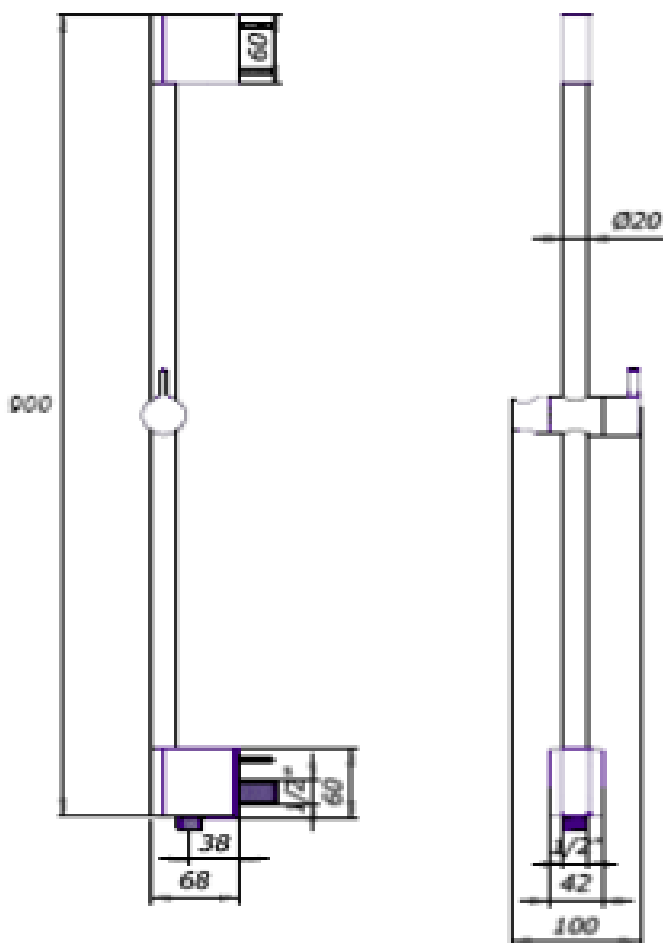

Almar Emotion deep slide shower

Code: AL03

*Inspirational + European + Bathroomware*