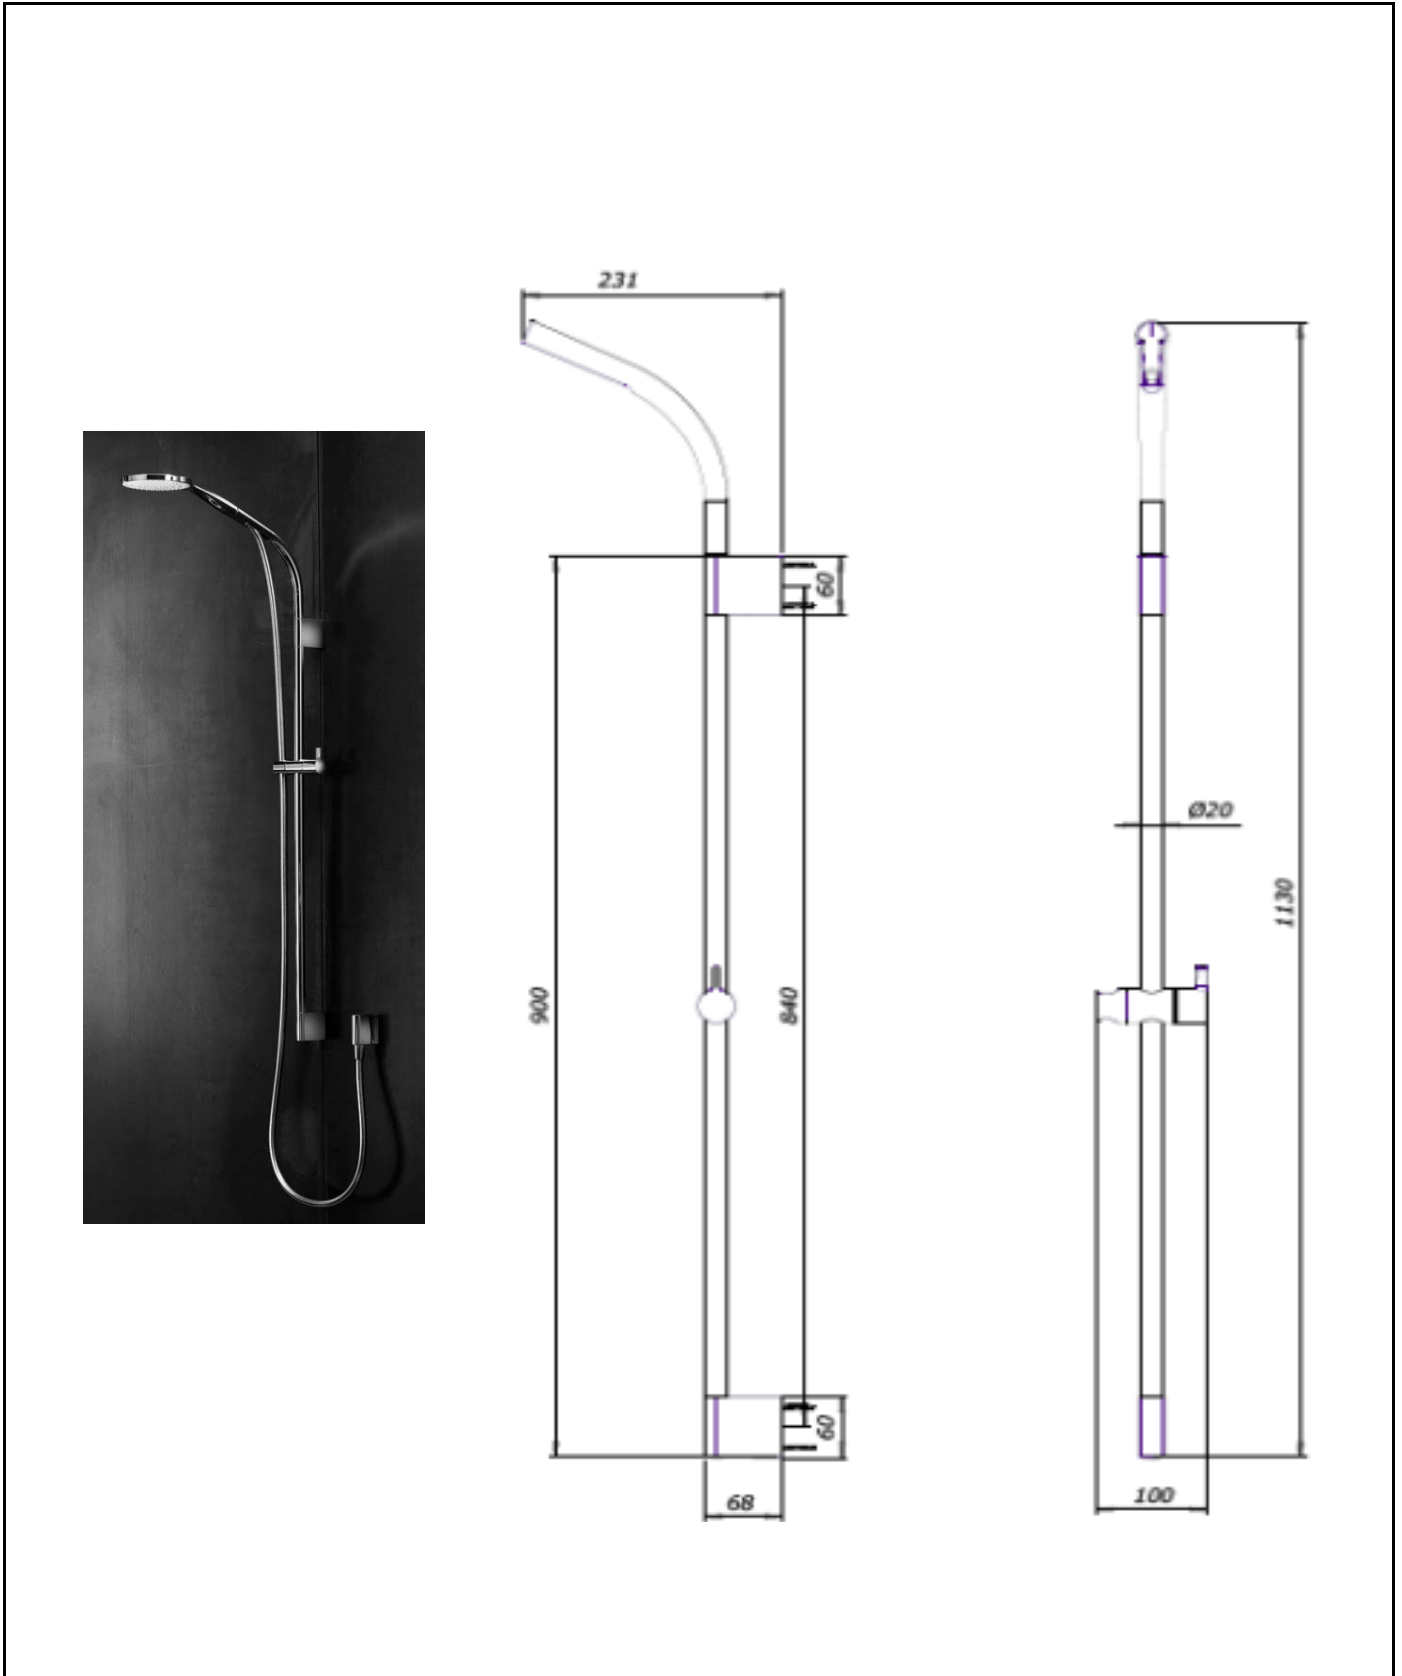

Almar Emotion fitted slide shower

Code: AL02

*Inspirational + European + Bathroomware*