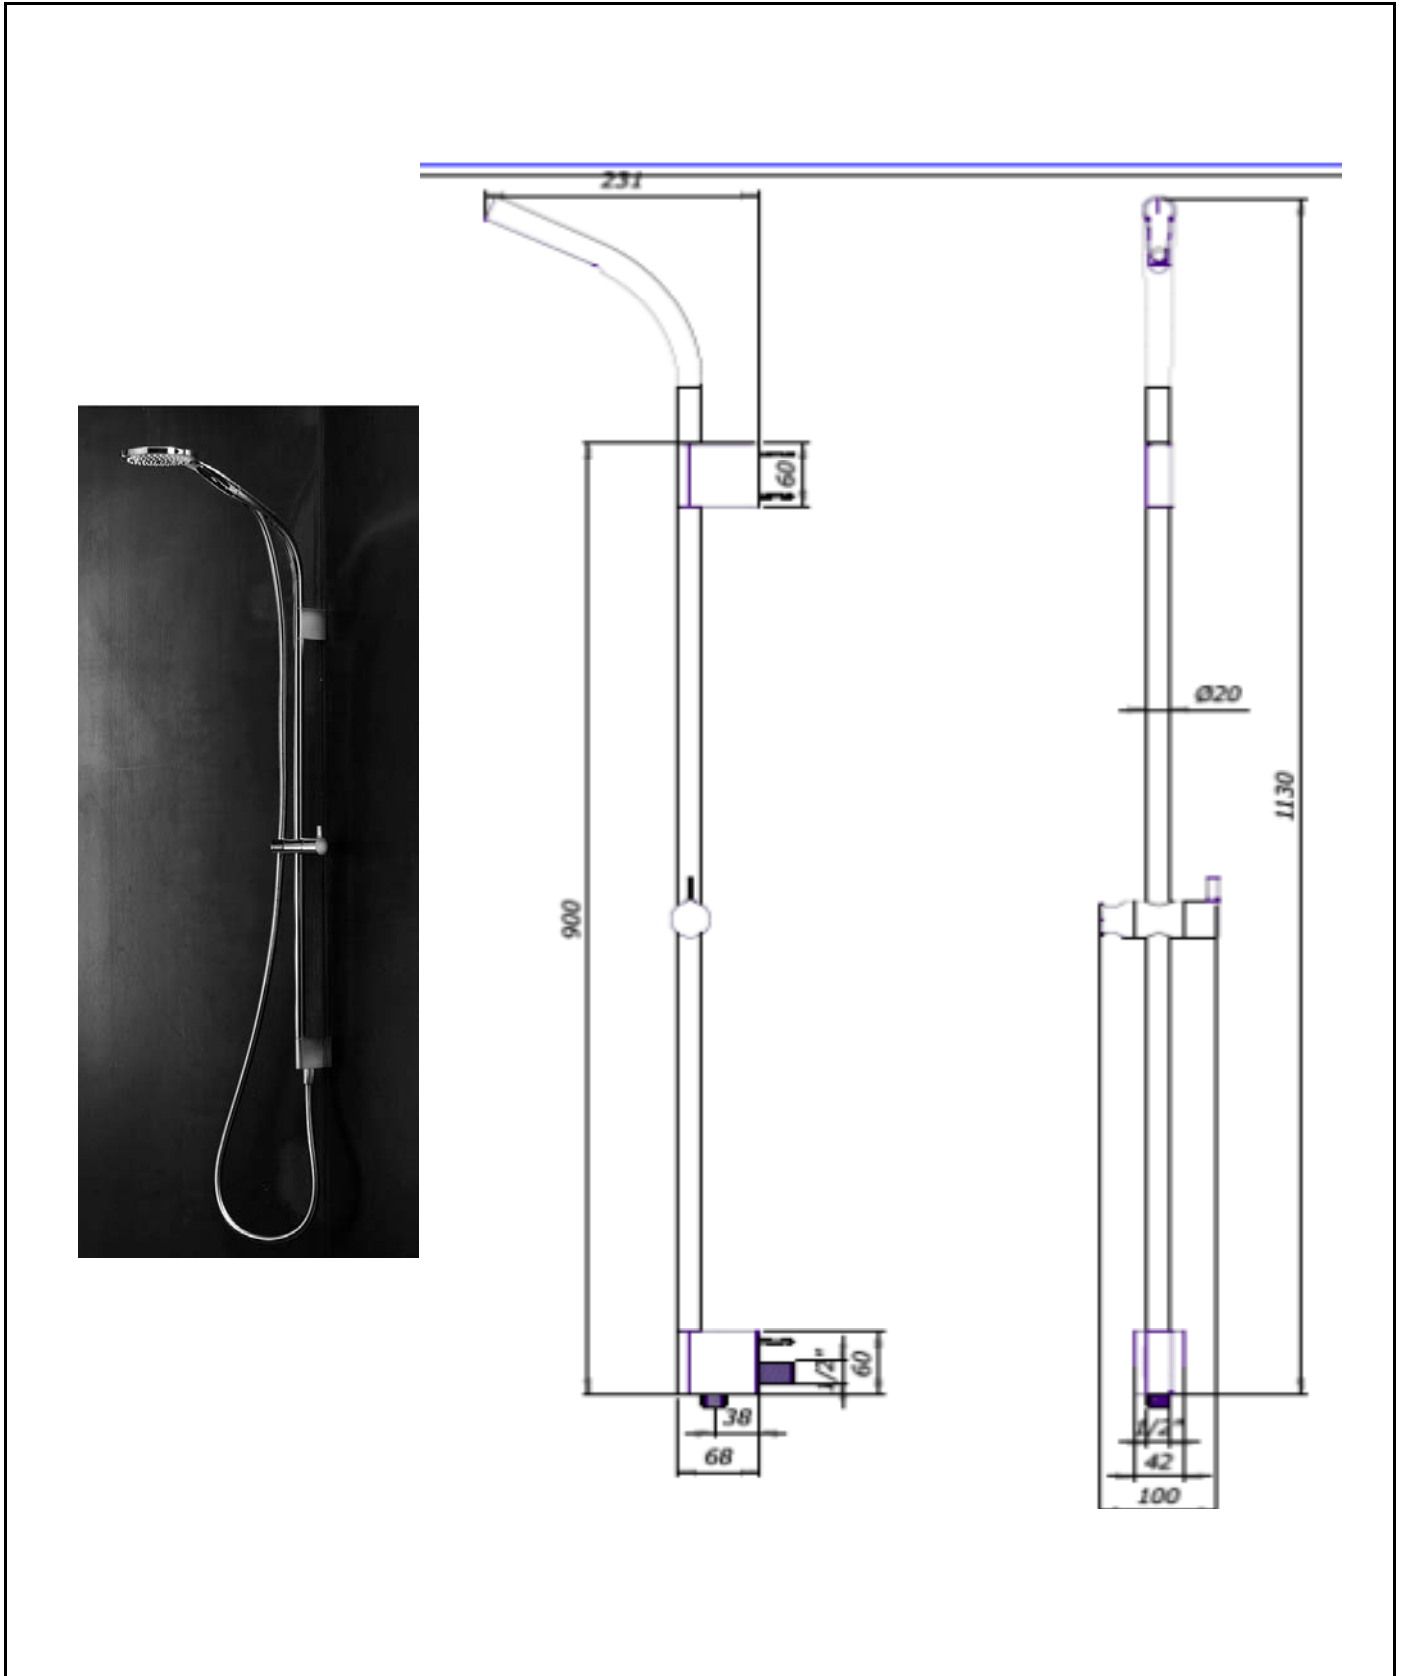

Almar Emotion fitted slide shower

Code: AL01

*Inspirational + European + Bathroomware*