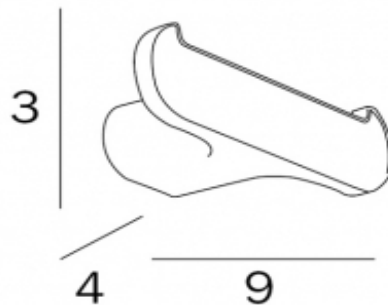

TECHNICAL SCHEDULE

Inda Mito double robe hook

Code: A2020B

Inspirational + European + Bathroomware