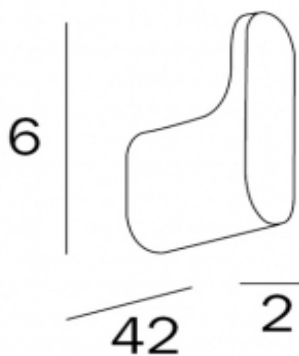

# TECHNICAL SCHEDULE

Inda Mito robe hook

Code: A2020A

*Inspirational + European + Bathroomware*

t 09 444 5656

e info@metrix.co.nz

www.metrix.co.nz