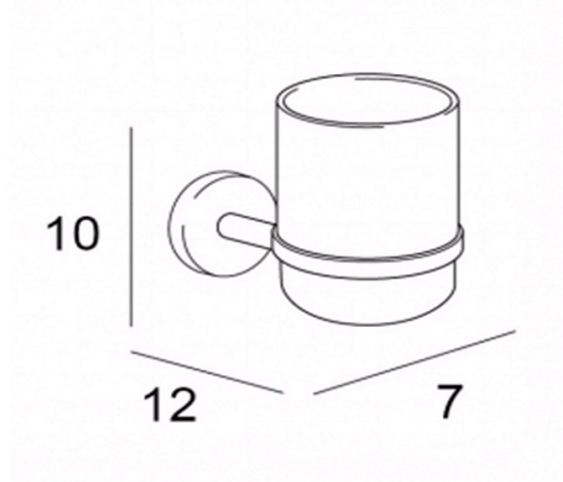

TECHNICAL SCHEDULE

Inda Forum glass & holder

Code: A36100

Inspirational + European + Bathroomware

t 09 444 5656

e info@metrix.co.nz

www.metrix.co.nz