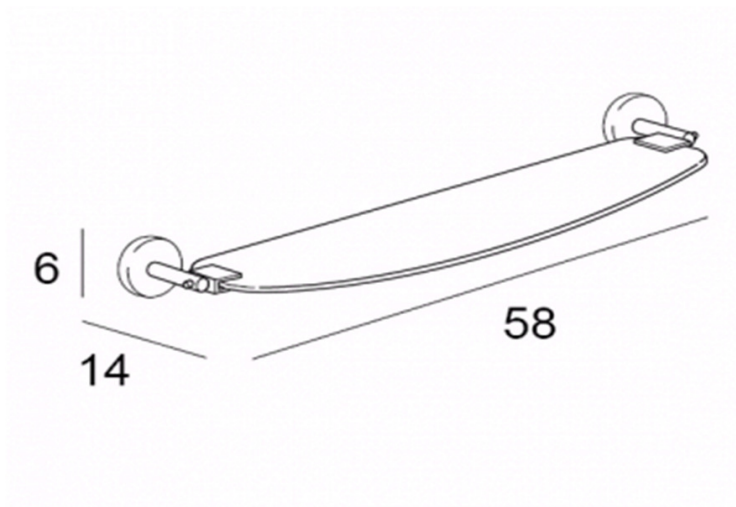

# TECHNICAL SCHEDULE

Inda Forum glass shelf

Code: A36090

*Inspirational + European + Bathroomware*