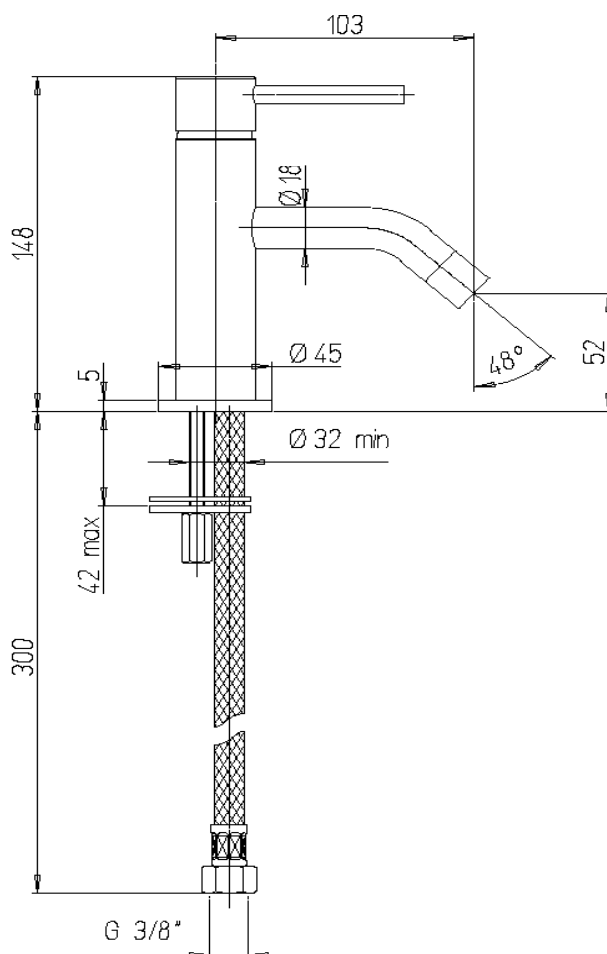

Paini Cox small basin mixer

Code: 78CR205SM

*Inspirational + European + Bathroomware*