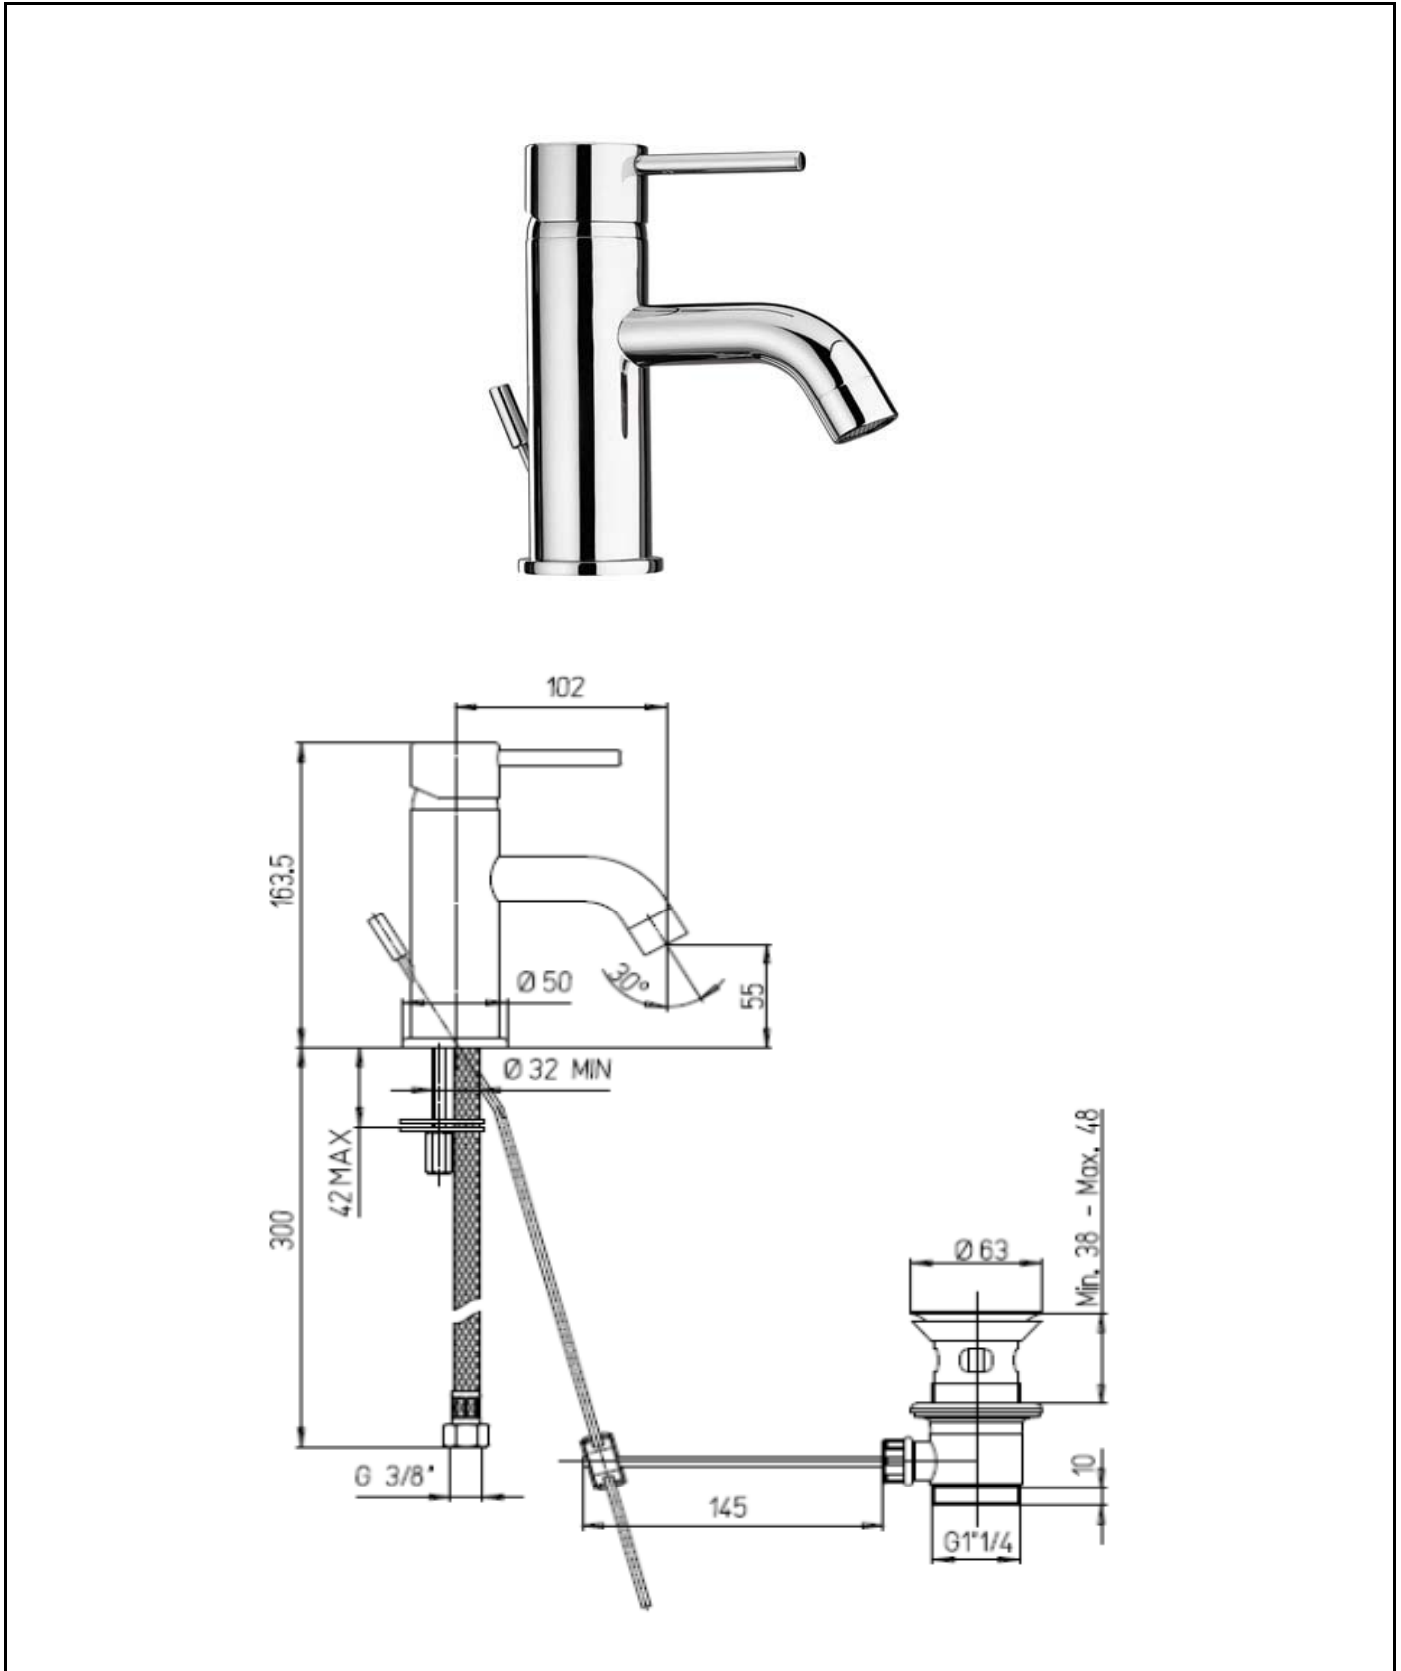

Paini Cox basin mixer with pop up waste

Code: 78CR211

*Inspirational + European + Bathroomware*