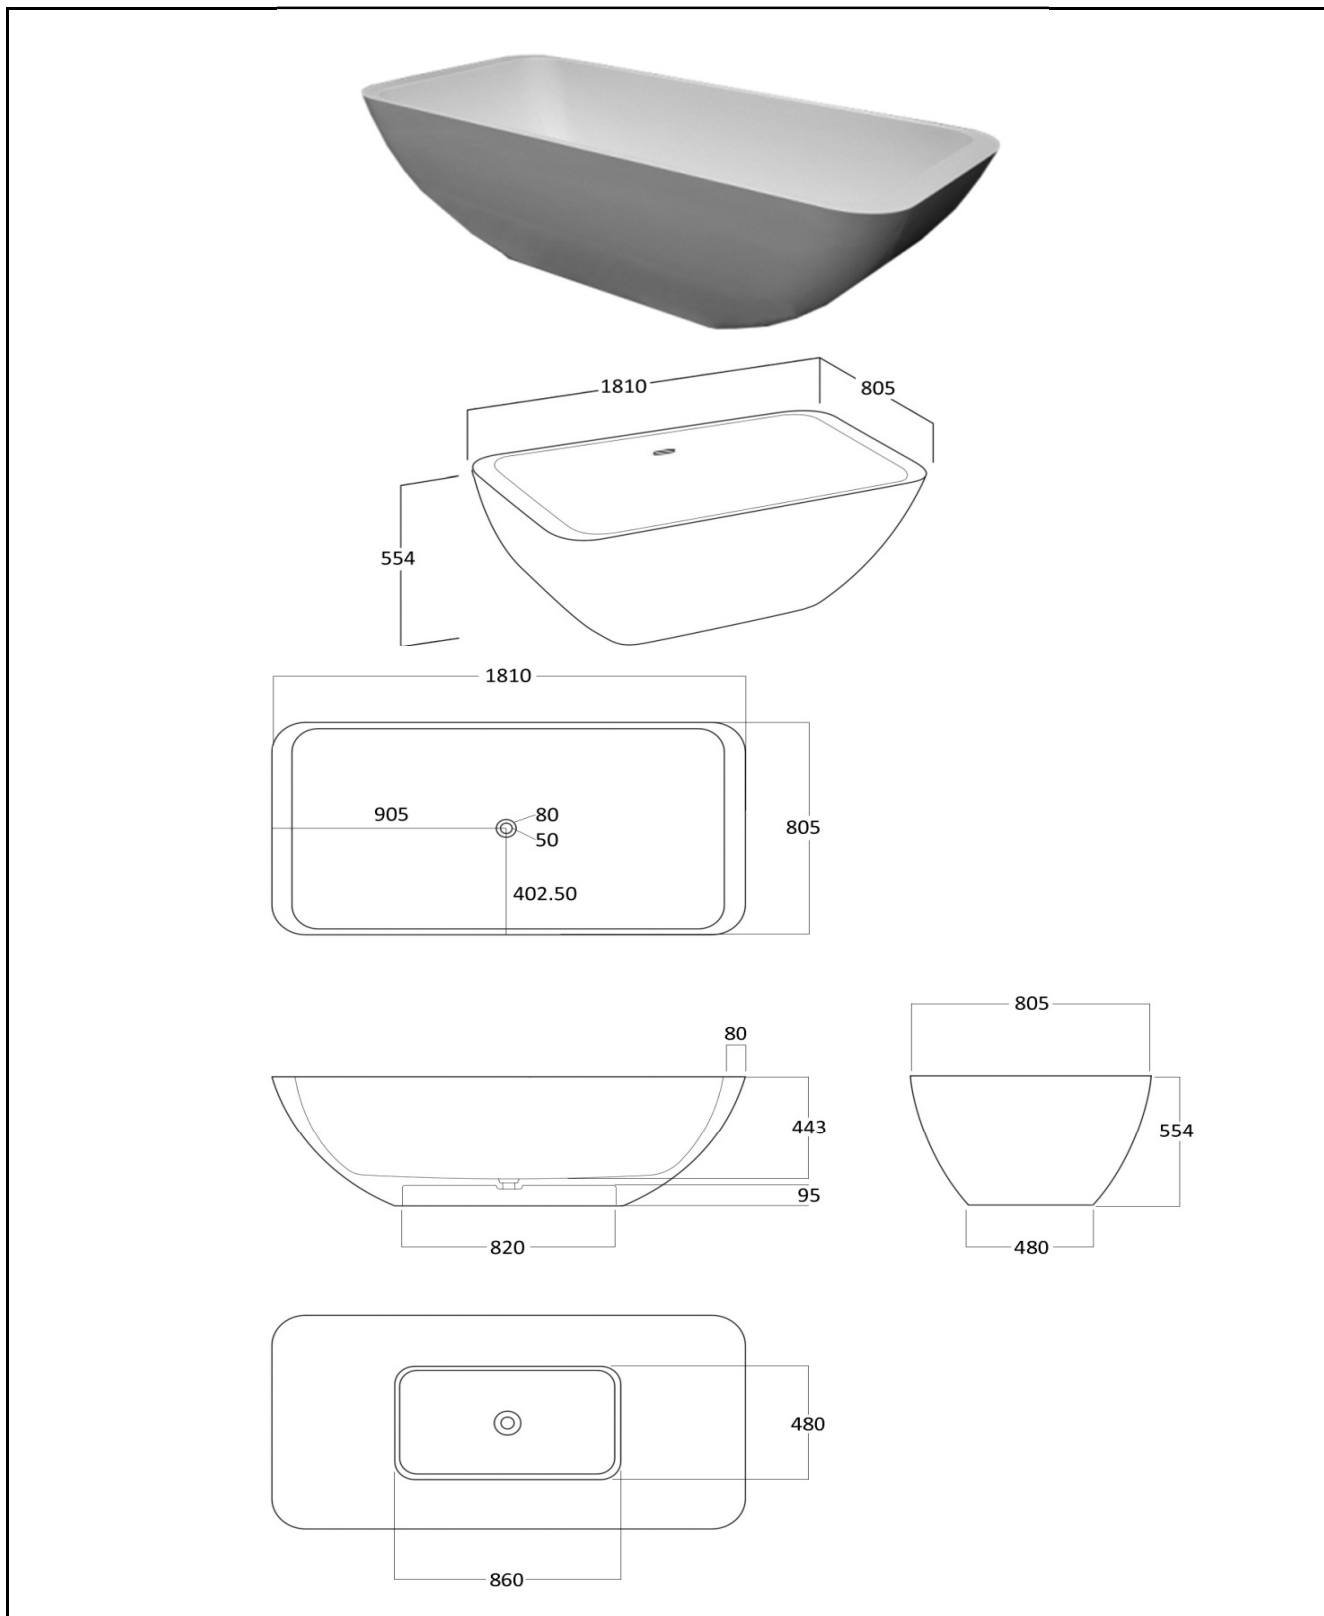

# TECHNICAL SCHEDULE

Marblo Mojo Rectangle Bath 1810 x 805 x 554mm

Code: MJRB1800

*Inspirational + European + Bathroomware*

t 09 444 5656

e info@metrix.co.nz

www.metrix.co.nz