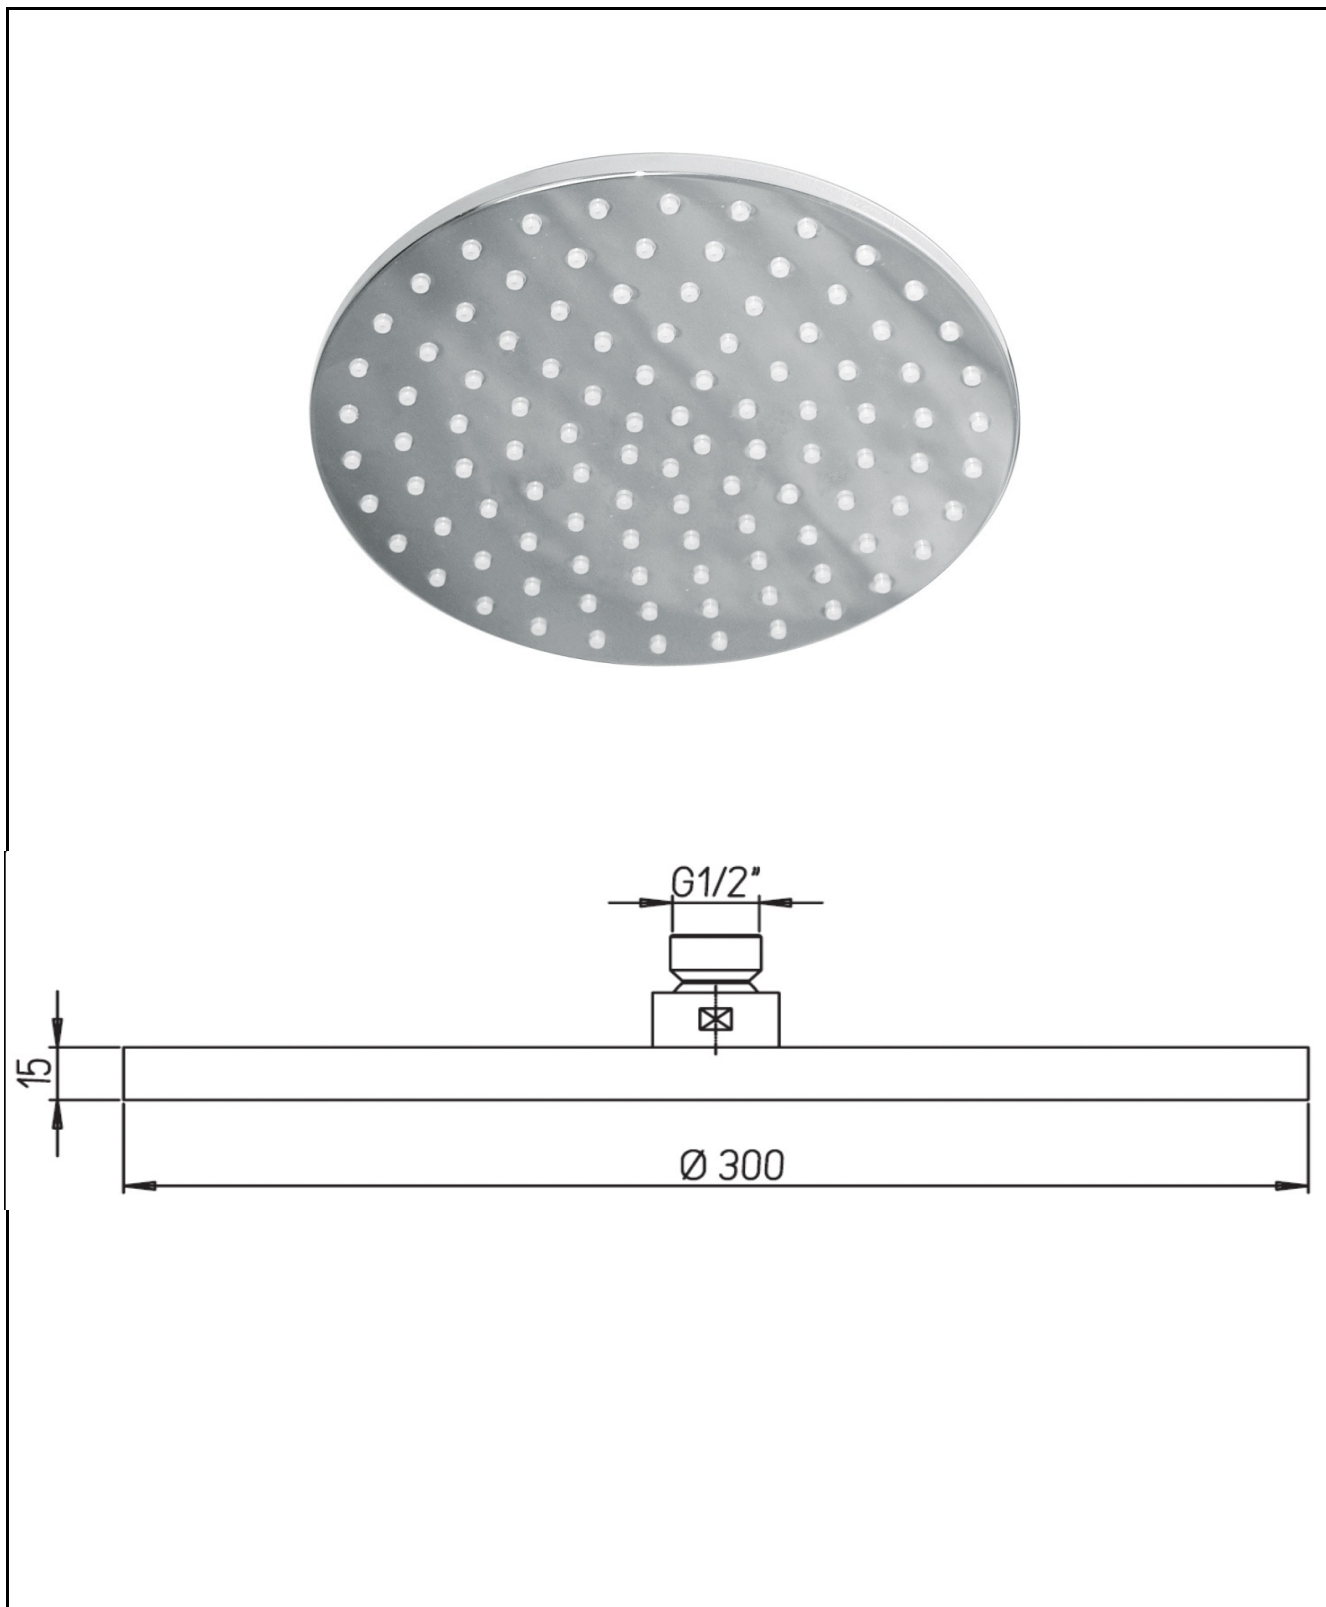

TECHNICAL SCHEDULE

Paini Showerhead brass round 300mm

Code: 50CR759R300

Inspirational + European + Bathroomware

t 09 444 5656

e info@metrix.co.nz

www.metrix.co.nz