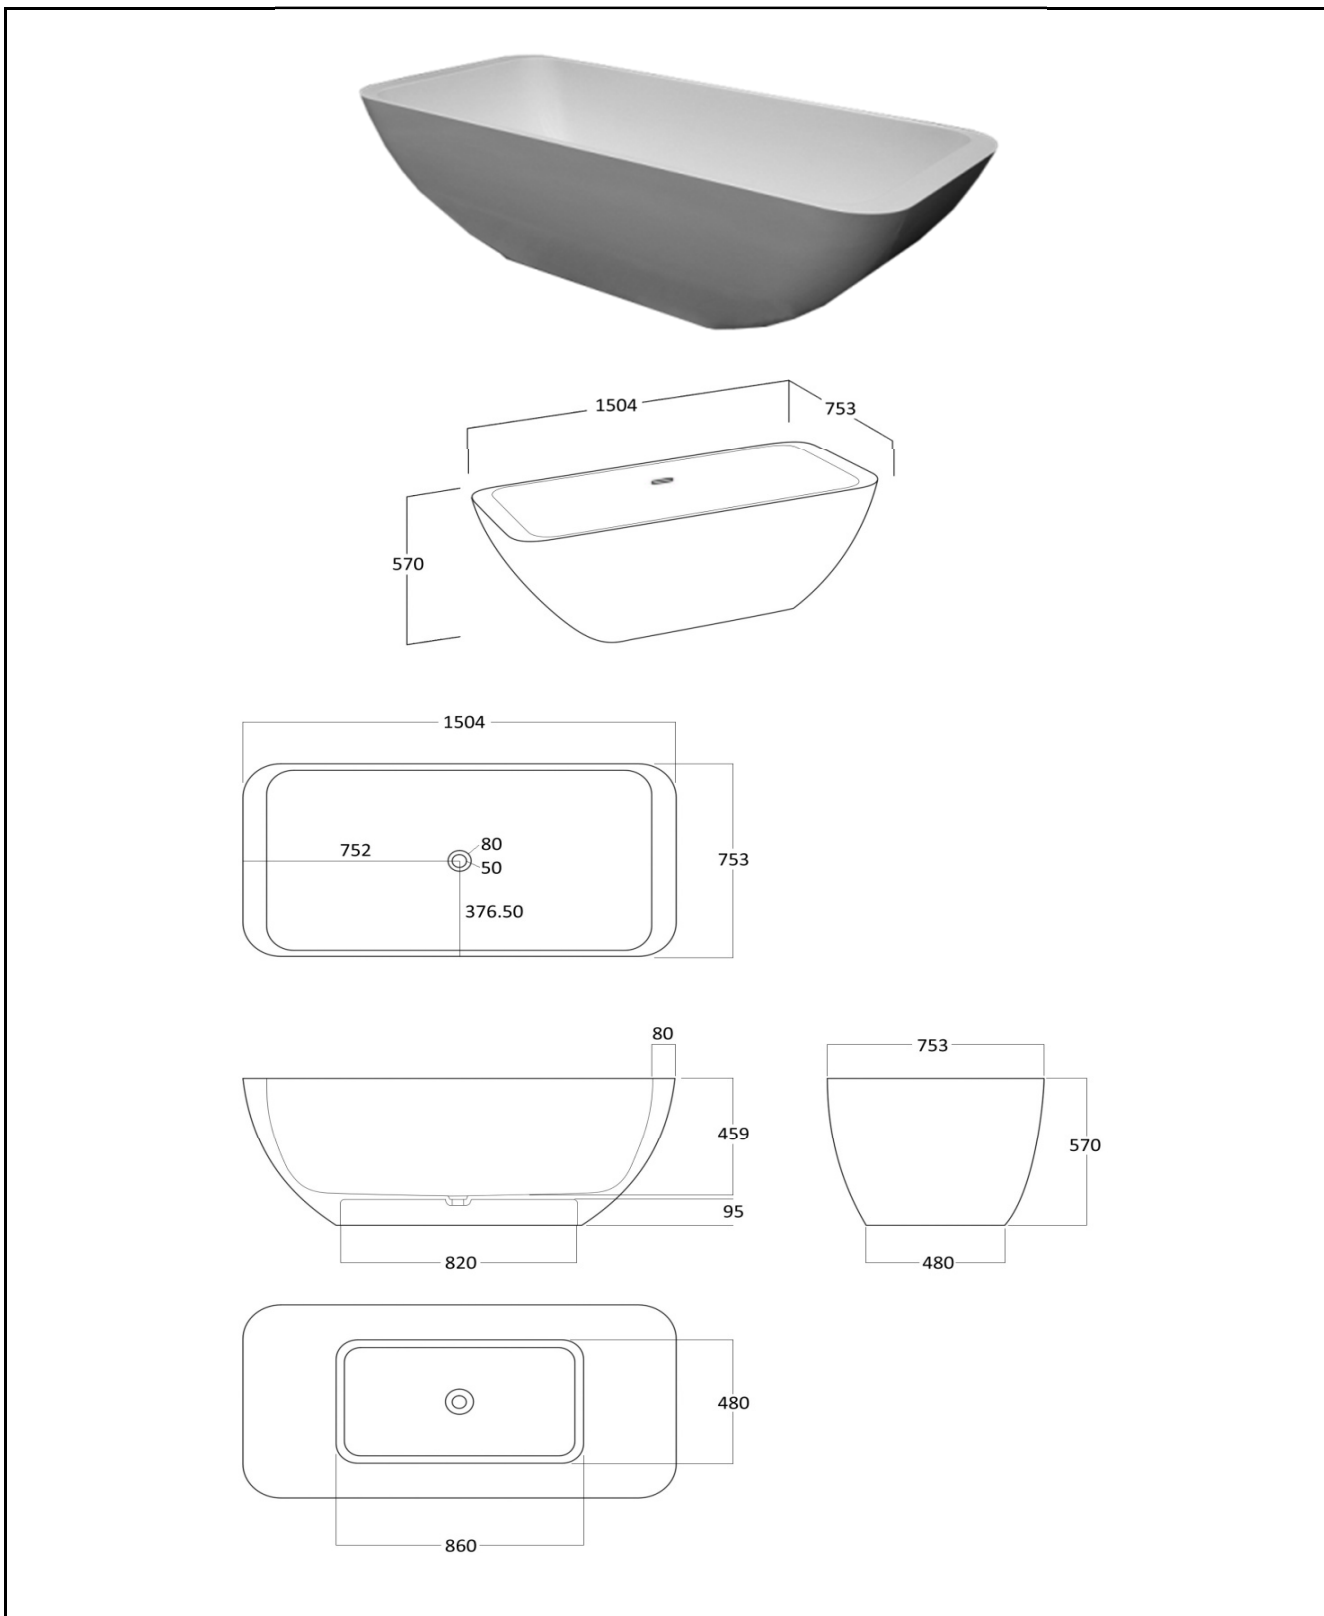

# TECHNICAL SCHEDULE

Marblo Mojo Rectangle Bath 1504 x 753 x 570mm

Code: MJRB1500

*Inspirational + European + Bathroomware*

t 09 444 5656

e info@metrix.co.nz

www.metrix.co.nz